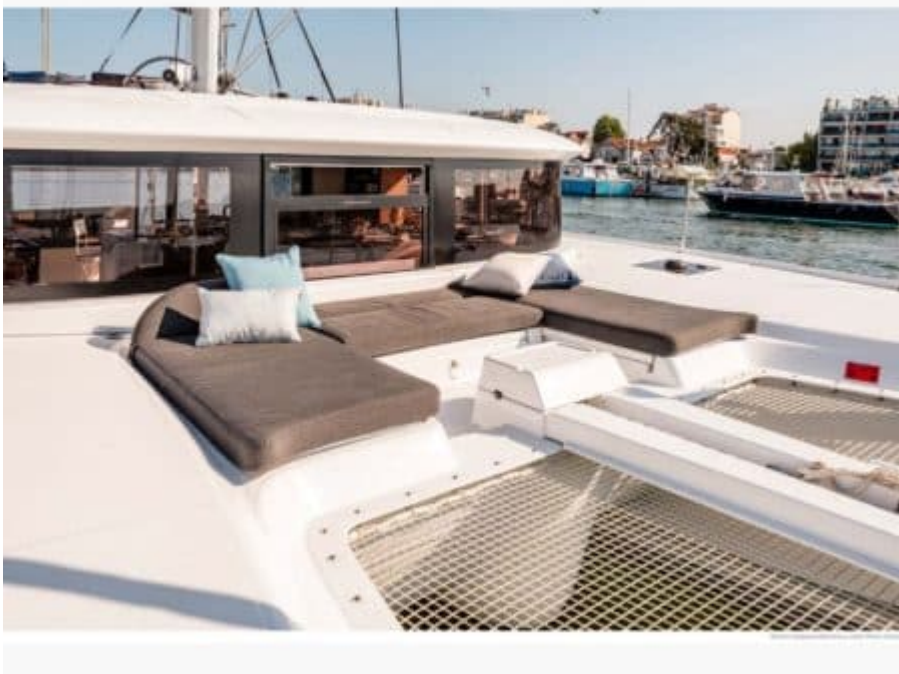

Sound System

Television

WC

Wifi

EXTERIOR DESIGN

INTERIOR DESIGN

Figure 48 - Yacht Interior (Upper Deck) - Yacht Interior (Upper Deck) - Yacht Interior (Upper Deck)

Figure 49 - Yacht Interior (Upper Deck) - Yacht Interior (Upper Deck) - Yacht Interior (Upper Deck)

Figure 50 - Yacht Interior (Lower Deck) - Yacht Interior (Lower Deck) - Yacht Interior (Lower Deck)

Description

Embark on a unique and luxurious sailing experience with the stunning S/Y CAP HORN, a masterpiece built by Lagoon. This magnificent yacht, measuring 13.99 meters in length and boasting 4 cabins for up to 8 guests, offers the perfect blend of elegance and comfort. With its polyester hull construction and top-notch equipment including a fridge, kitchen, shower, air conditioning, sound system, television, and more, every moment on board is sure to be unforgettable.

Specifications

Overview

Price	1 350 000€
Builder	Lagoon
Yacht type	Sailing Yacht
Flag	Français
VAT	VAT paid
Year built	2024

Dimensions

Length	13.99 m / 45.9 ft.
Beam	7.96 m / 26.12 ft.
Draft	14.73 m / 4.49 ft.
Gross Tonnage	16.3