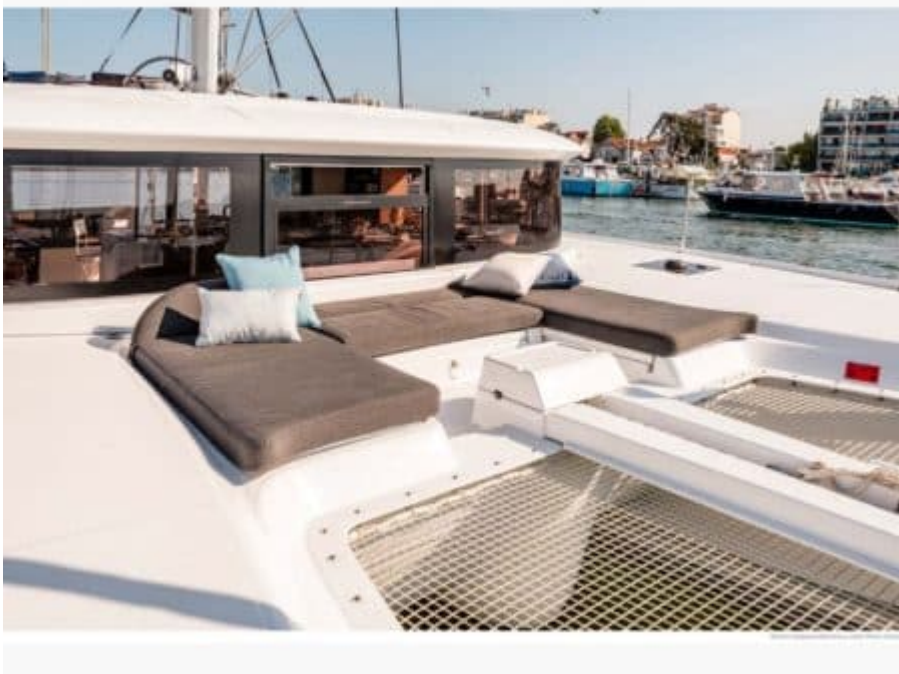

Sound System

Television

WC

Wifi

EXTERIOR DESIGN

INTERIOR DESIGN

Figure 48 - Yacht Interior (Upper Deck) - Yacht Pelagia

Figure 49 - Yacht Interior (Lower Deck) - Yacht Pelagia

Description

Embark on a unique and luxurious sailing experience with the stunning S/Y CAP HORN, a masterpiece built by Lagoon. This magnificent yacht, measuring 13.99 meters in length and boasting 4 cabins for up to 8 guests, offers the perfect blend of elegance and comfort. With its polyester hull construction and top-notch equipment including a fridge, kitchen, shower, air conditioning, sound system, television, and more, every moment on board is sure to be unforgettable.

Specifications

Overview

Price	1 350 000€
Builder	Lagoon
Yacht type	Sailing Yacht
Flag	Français
VAT	VAT paid
Year built	2024

Dimensions

Length	13.99 m / 45.9 ft.
Beam	7.96 m / 26.12 ft.
Draft	14.73 m / 4.49 ft.
Gross Tonnage	16.3