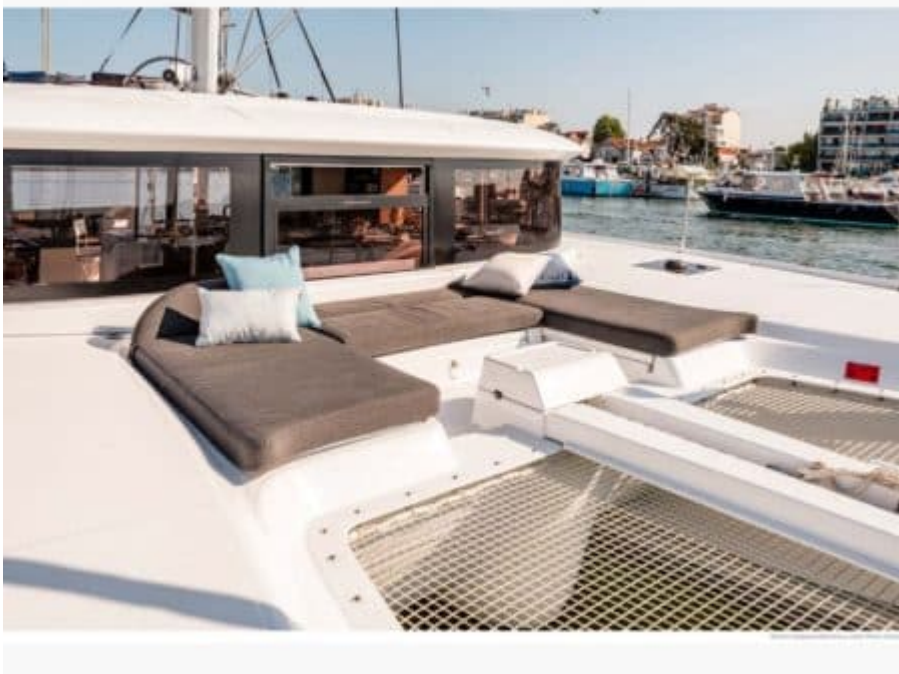

Sound System

Television

WC

Wifi

EXTERIOR DESIGN

INTERIOR DESIGN

Figure 48 - Yacht Interior (Upper Deck) - Dining Area (Upper Deck) - Yacht Pelagia

Figure 49 - Yacht Interior (Lower Deck) - Bedroom (Lower Deck) - Yacht Pelagia

Description

Embark on a unique and luxurious sailing experience with the stunning S/Y CAP HORN, a masterpiece built by Lagoon. This magnificent yacht, measuring 13.99 meters in length and boasting 4 cabins for up to 8 guests, offers the perfect blend of elegance and comfort. With its polyester hull construction and top-notch equipment including a fridge, kitchen, shower, air conditioning, sound system, television, and more, every moment on board is sure to be unforgettable.

Specifications

Overview

Price	1 350 000€
Builder	Lagoon
Yacht type	Sailing Yacht
Flag	Français
VAT	VAT paid
Year built	2024

Dimensions

Length	13.99 m / 45.9 ft.
Beam	7.96 m / 26.12 ft.
Draft	14.73 m / 4.49 ft.
Gross Tonnage	16.3