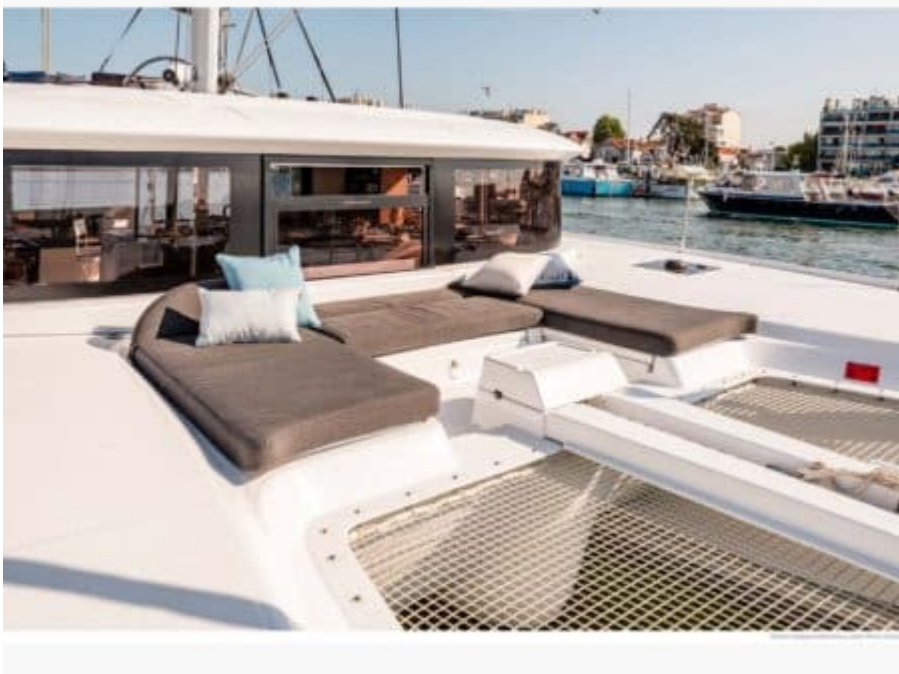

Sound System

Television

WC

Wifi

EXTERIOR DESIGN

INTERIOR DESIGN

Figure 48 - Yacht Interior (Upper Deck) - Dining Area (Upper Deck) - Yacht Pelagia

Figure 49 - Yacht Interior (Upper Deck) - Kitchen Area (Upper Deck) - Yacht Pelagia

Figure 50 - Yacht Interior (Lower Deck) - Bedroom (Lower Deck) - Yacht Pelagia

Description

Embark on a unique and luxurious sailing experience with the stunning S/Y CAP HORN, a masterpiece built by Lagoon. This magnificent yacht, measuring 13.99 meters in length and boasting 4 cabins for up to 8 guests, offers the perfect blend of elegance and comfort. With its polyester hull construction and top-notch equipment including a fridge, kitchen, shower, air conditioning, sound system, television, and more, every moment on board is sure to be unforgettable.

Specifications

Overview

Price	1 350 000€
Builder	Lagoon
Yacht type	Sailing Yacht
Flag	Français
VAT	VAT paid
Year built	2024

Dimensions

Length	13.99 m / 45.9 ft.
Beam	7.96 m / 26.12 ft.
Draft	14.73 m / 4.49 ft.
Gross Tonnage	16.3