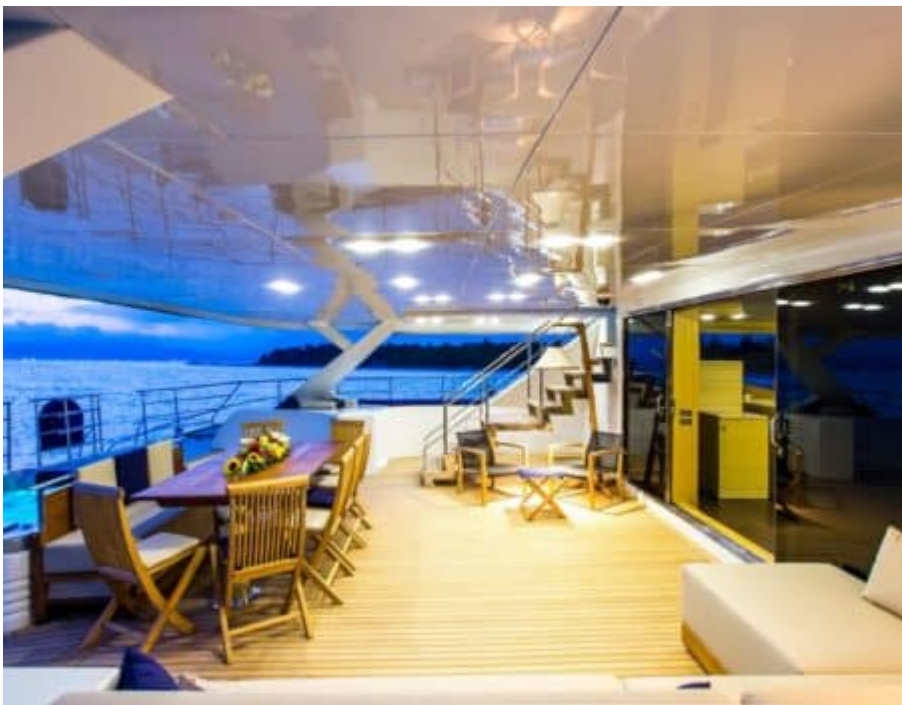

PELAGIA
YACHTING

S/Y HUTIANE

EXTERIOR DESIGN

INTERIOR DESIGN

Overview

Price	2 800 000€
Yacht type	Sailing Yacht
Flag	Portugal
VAT	VAT not paid
Year built	2011
Year refit	2020

Dimensions

Length	31 m / 101.71 ft.
Beam	12.5 m / 41.01 ft.
Draft	2.3 m / 7.55 ft.
Gross Tonnage	109