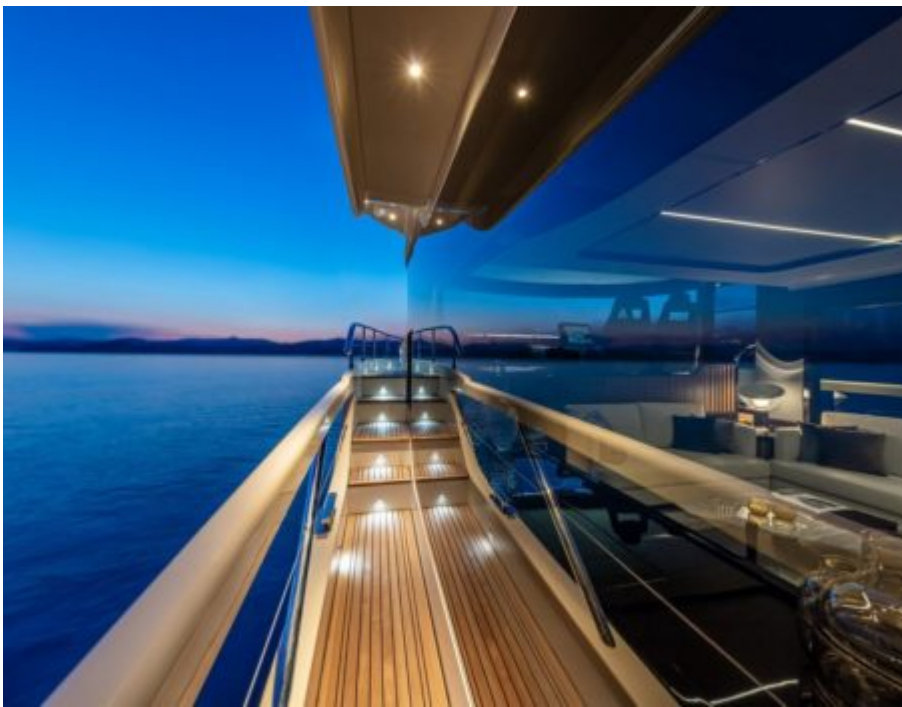

PELAGIA
YACHTING

M/Y LEGEND ONE

EXTERIOR DESIGN

INTERIOR DESIGN

Overview

Price	3 100 000€
Yacht type	Motor Yacht - Flybridge
Flag	French
VAT	VAT not paid
Year built	2020

Dimensions

Length	19.63 m / 64.4 ft.
Beam	5.45 m / 17.88 ft.
Draft	1.5 m / 4.92 ft.