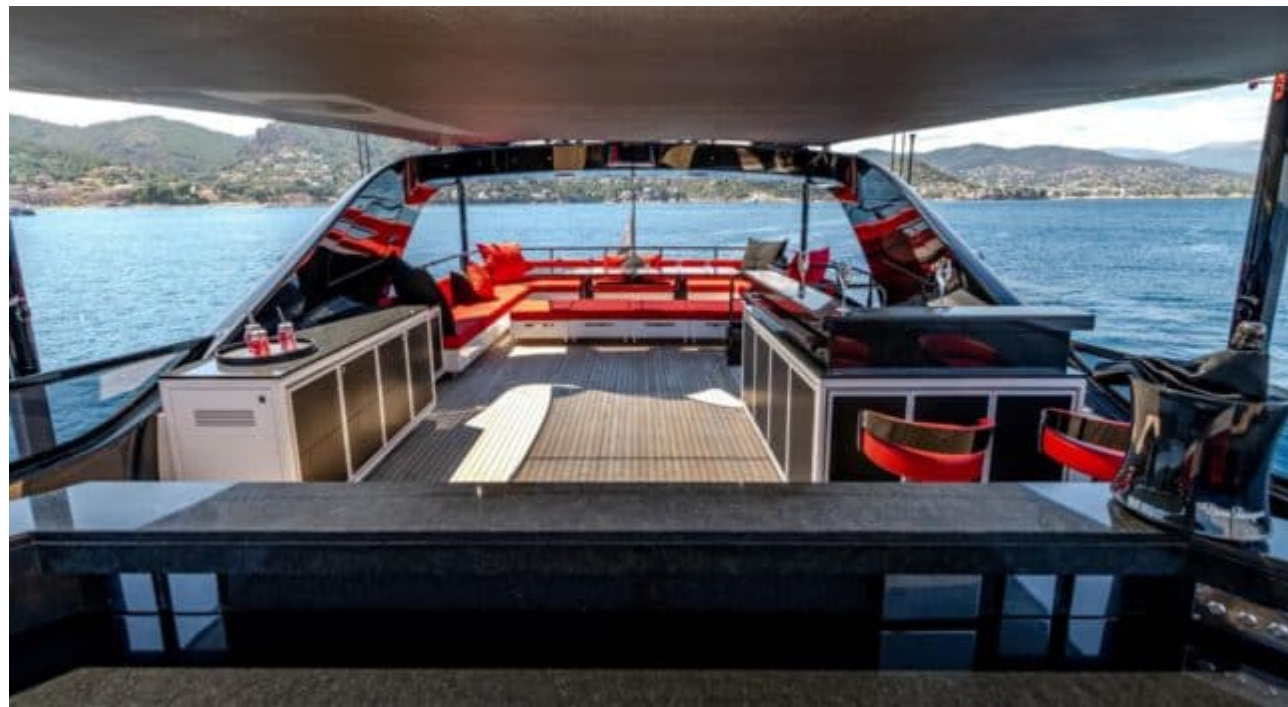

*M/Y BLACK
LEGEND*

Length
49.90m 163.71 ft.

Cabins
5

Year Built / Year Refit
2017 / 2022

Price
26900000

PELAGIA
YACHTING

M/Y BLACK LEGEND

- Barbecue
- Sunbeds
- Air Conditionne
- Bar
- Beach Club
- DJ set
- Jacuzzi
- Sound System
- Stabilisers at anchor
- Stabilisers underway
- Television
- Tender
- WC
- Wifi

EXTERIOR DESIGN

INTERIOR DESIGN

Description

Embark on an unparalleled yachting experience with the magnificent Motor Yacht - Flybridge, M/Y BLACK LEGEND. Crafted by Overmarine and flying the flag of Malta, this luxurious vessel is a true masterpiece in the world of yachts. With a price tag of 26,900,000 euros, this yacht offers tailor-made services and a unique experience for those looking to purchase a yacht that exudes elegance and sophistication.

Measuring 49.90 meters in length and boasting 5 cabins that can accommodate up to 8 guests, M/Y BLACK LEGEND promises pure indulgence on the open seas. Equipped with top-of-the-line amenities such as a barbecue, jacuzzi, DJ booth, and stabilisers both at anchor and underway, this yacht ensures comfort and entertainment for all onboard. The powerful x4 MTU engines propel this beauty at cruising speeds of 25 knots and maximum speeds of 35 knots, providing an exhilarating journey for yachting enthusiasts.