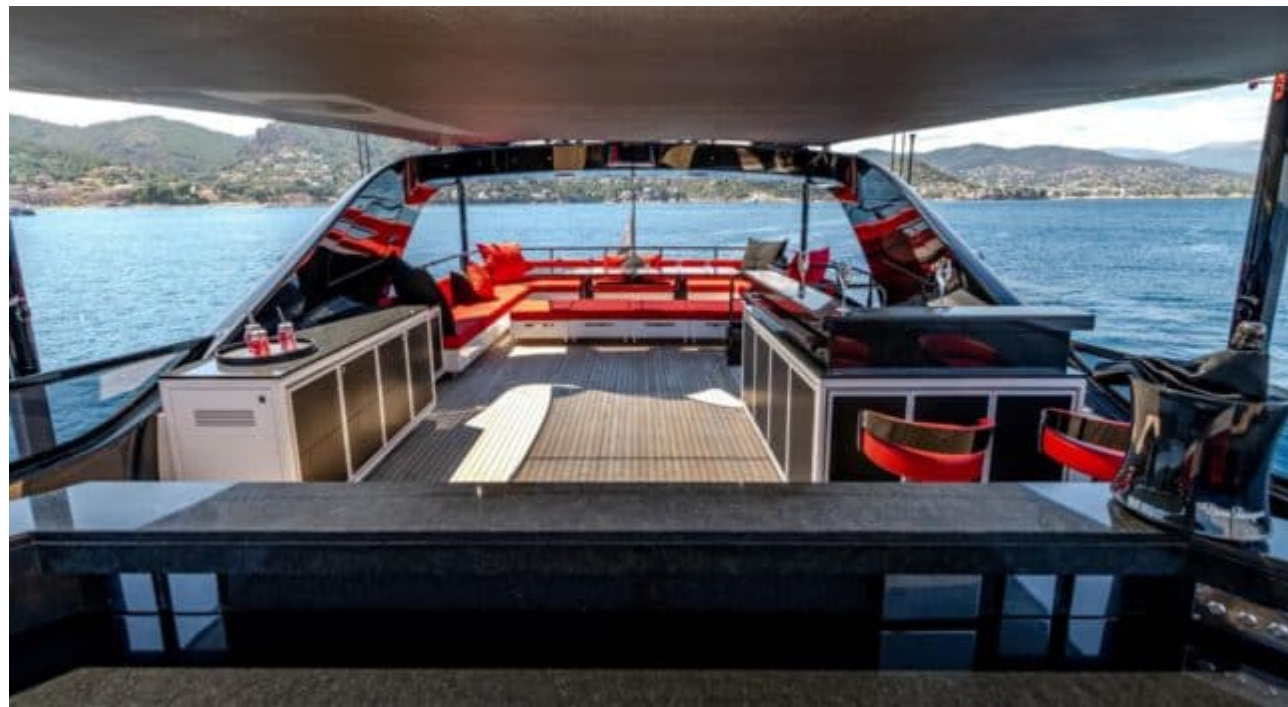

*M/Y BLACK
LEGEND*

Length
49.90m 163.71 ft.

Cabins
5

Year Built / Year Refit
2017 / 2022

Price
26900000

PELAGIA
YACHTING

M/Y BLACK LEGEND

- Barbecue
- Sunbeds
- Air Conditionné
- Beach set-up
- Jacuzzi
- Sound System
- Stabilisers at anchor
- Stabilisers underway
- Television
- Tender

EXTERIOR DESIGN

INTERIOR DESIGN

Description

Embark on an unparalleled yachting experience with the magnificent Motor Yacht - Flybridge, M/Y BLACK LEGEND. Crafted by Overmarine and flying the flag of Malta, this luxurious vessel is a true masterpiece in the world of yachts. With a price tag of 26,900,000 euros, this yacht offers tailor-made services and a unique experience for those looking to purchase a yacht that exudes elegance and sophistication.

Measuring 49.90 meters in length and boasting 5 cabins that can accommodate up to 8 guests, M/Y BLACK LEGEND promises pure indulgence on the open seas. Equipped with top-of-the-line amenities such as a barbecue, jacuzzi, DJ booth, and stabilisers both at anchor and underway, this yacht ensures comfort and entertainment for all onboard. The powerful x4 MTU engines propel this beauty at cruising speeds of 25 knots and maximum speeds of 35 knots, providing an exhilarating journey for yachting enthusiasts.