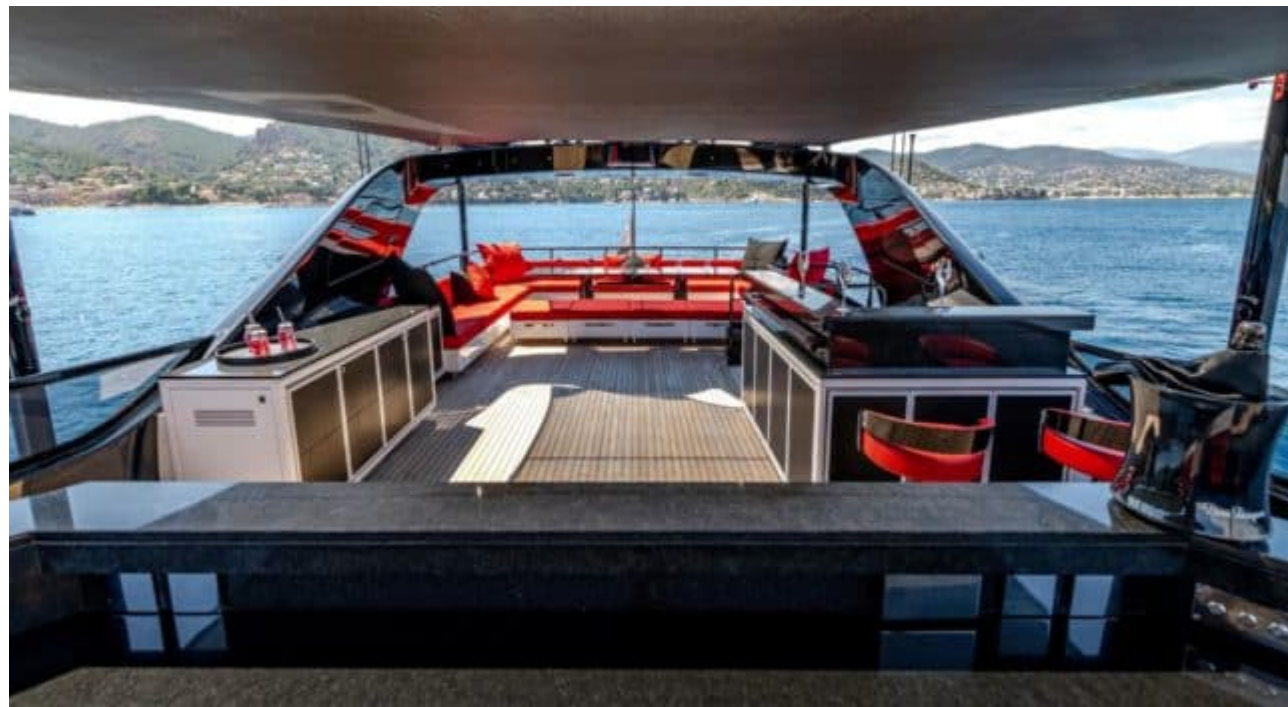

**M/Y BLACK
LEGEND**

Length
49.90m 163.71 ft.

Cabins
5

Year Built / Year Refit
2017 / 2022

Price
26900000

PELAGIA
YACHTING

M/Y BLACK LEGEND

- Barbecue
- Sunbeds
- Air Conditionne
- Bar
- Beach Club
- DJ set
- Jacuzzi
- Sound System
- Stabilisers at anchor
- Stabilisers underway
- Television
- Tender
- WC
- Wifi

EXTERIOR DESIGN

INTERIOR DESIGN

Description

Embark on an unparalleled yachting experience with the magnificent Motor Yacht - Flybridge, M/Y BLACK LEGEND. Crafted by Overmarine and flying the flag of Malta, this luxurious vessel is a true masterpiece in the world of yachts. With a price tag of 26,900,000 euros, this yacht offers tailor-made services and a unique experience for those looking to purchase a yacht that exudes elegance and sophistication.

Measuring 49.90 meters in length and boasting 5 cabins that can accommodate up to 8 guests, M/Y BLACK LEGEND promises pure indulgence on the open seas. Equipped with top-of-the-line amenities such as a barbecue, jacuzzi, DJ booth, and stabilisers both at anchor and underway, this yacht ensures comfort and entertainment for all onboard. The powerful x4 MTU engines propel this beauty at cruising speeds of 25 knots and maximum speeds of 35 knots, providing an exhilarating journey for yachting enthusiasts.