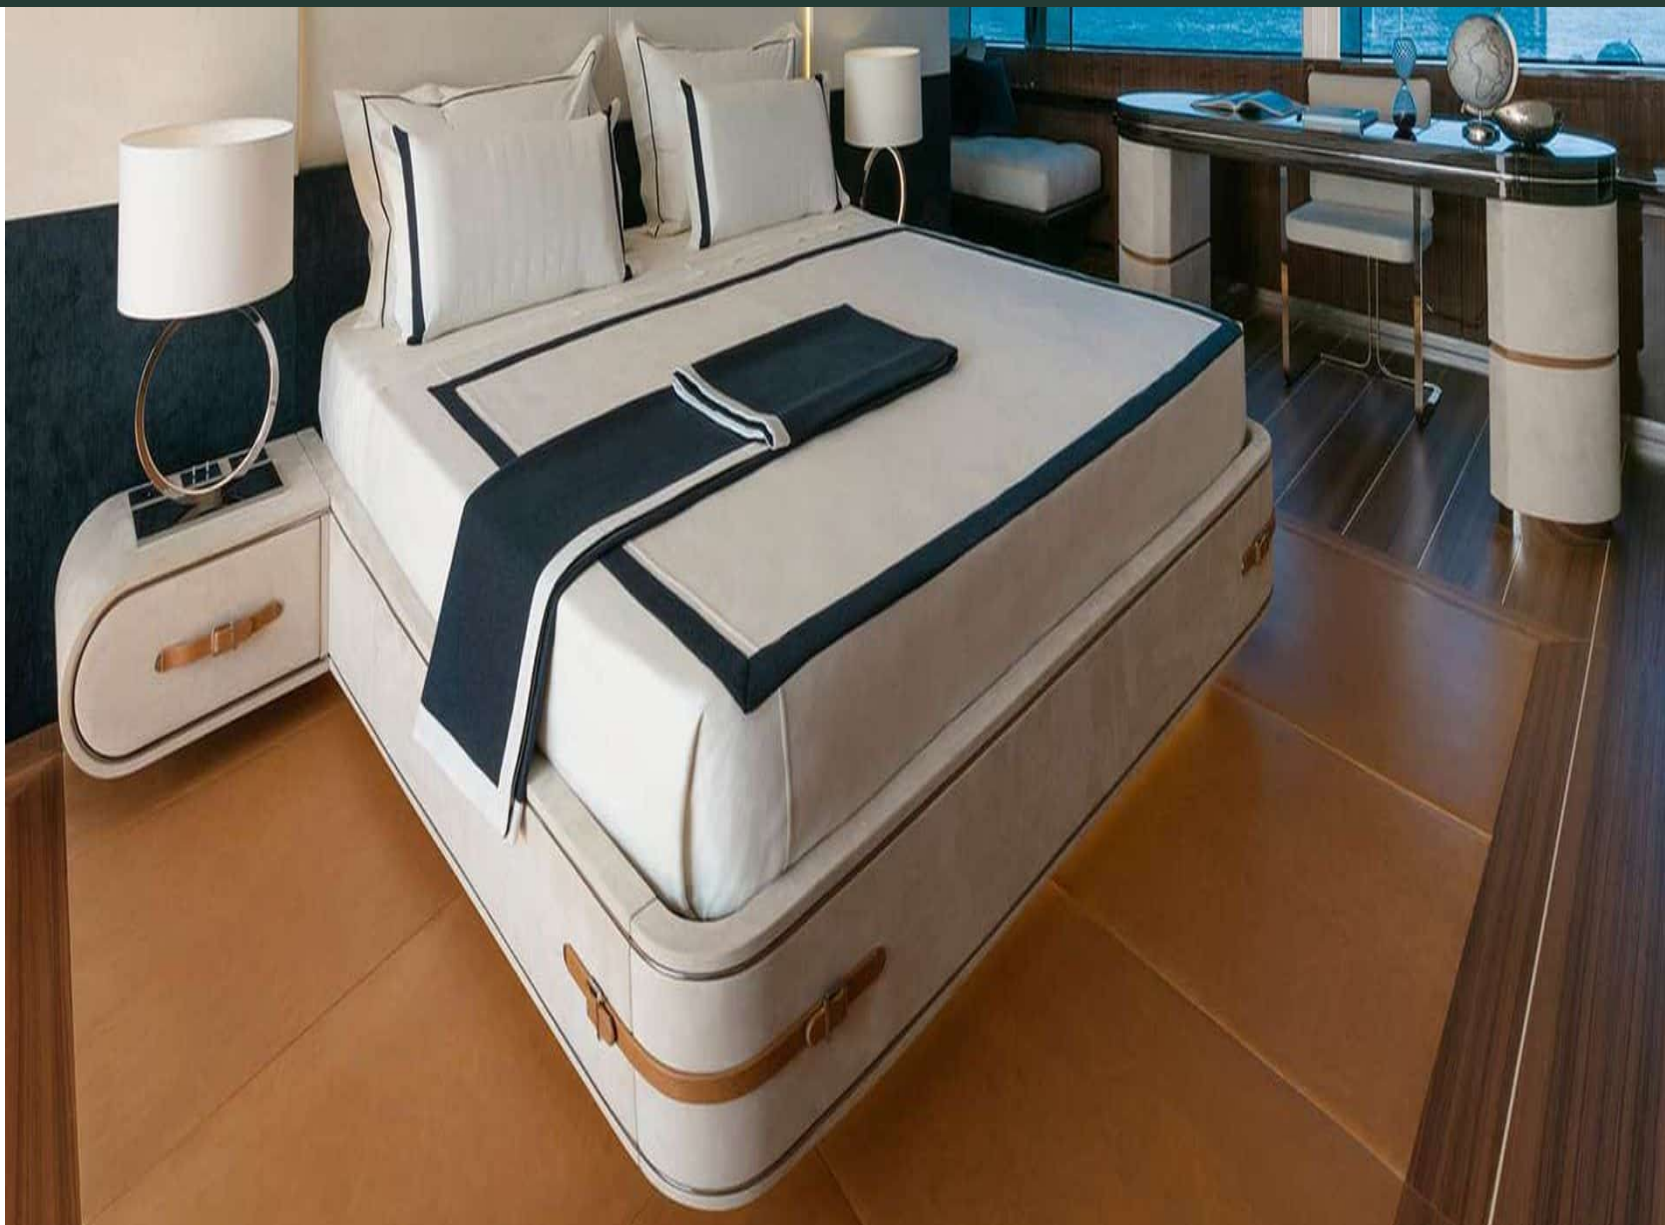

Tender

EXTERIOR DESIGN

INTERIOR DESIGN

Description

Indulge in the ultimate luxury yachting experience with the Motor Yacht - Flybridge M/Y EL LEON. Crafted by the renowned yacht builder Overmarine, this sleek and stylish vessel is a true masterpiece on the water. From its spacious cabins to its state-of-the-art engine and generator, every detail of this yacht has been meticulously designed for unparalleled comfort and performance. With a length of 54 meters and a gross tonnage of 499 GT, M/Y EL LEON offers ample space for up to 11 guests and is ideal for entertaining friends and family in style.

Step aboard M/Y EL LEON and immerse yourself in a world of opulence and sophistication. Equipped with top-of-the-line amenities such as a fully stocked kitchen, luxurious shower, sunbeds, gym equipment, sound system, swimming pool, and more, this yacht ensures that every moment spent on board is nothing short of extraordinary. Whether you're cruising at a comfortable speed of 20 knots or reaching an exhilarating maximum speed of 29 knots, the experience aboard M/Y EL LEON promises to be unforgettable.