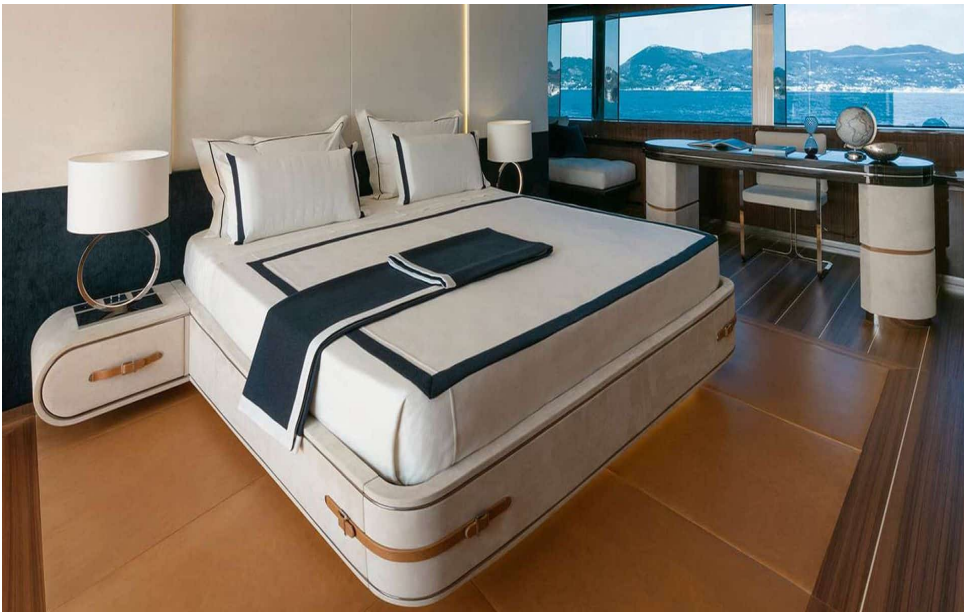

Description

Indulge in the ultimate luxury yachting experience with the Motor Yacht - Flybridge M/Y EL LEON. Crafted by the renowned yacht builder Overmarine, this sleek and stylish vessel is a true masterpiece on the water. From its spacious cabins to its state-of-the-art engine and generator, every detail of this yacht has been meticulously designed for unparalleled comfort and performance. With a length of 54 meters and a gross tonnage of 499 GT, M/Y EL LEON offers ample space for up to 11 guests and is ideal for entertaining friends and family in style.

Step aboard M/Y EL LEON and immerse yourself in a world of opulence and sophistication. Equipped with top-of-the-line amenities such as a fully stocked kitchen, luxurious shower, sunbeds, gym equipment, sound system, swimming pool, and more, this yacht ensures that every moment spent on board is nothing short of extraordinary. Whether you're cruising at a comfortable speed of 20 knots or reaching an exhilarating maximum speed of 29 knots, the experience aboard M/Y EL LEON promises to be unforgettable.

Embark on your journey towards owning one of the finest Motor Yacht - Flybridge vessels on the market with Pelagia Yachting by your side. Our team of dedicated professionals is committed to providing tailor-made services to ensure that your yachting dreams become a reality. With our expertise in luxury yacht sales and our passion for delivering exceptional experiences, we guarantee that purchasing M/Y EL LEON will be a unique adventure from start to finish. Contact us today to learn more about this extraordinary opportunity!