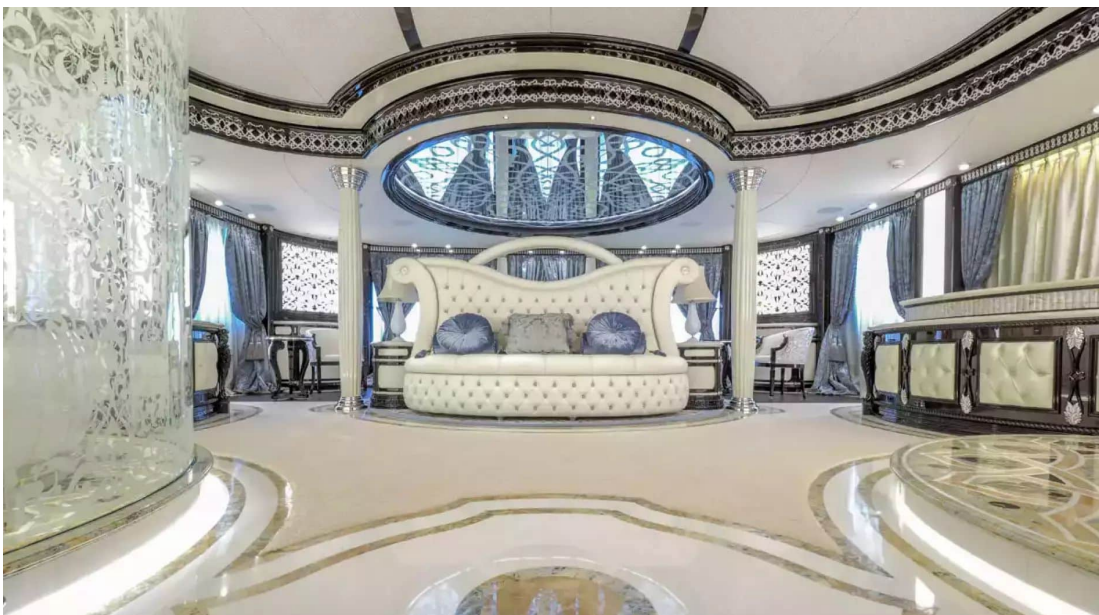

If you're looking for a world-class vessel that stands out from the rest of the market then M/Y ELEMENTS is the perfect choice for you. Pelagia Yachting can provide all the necessary information about this magnificent motor yacht as well as offering tailor-made services throughout your purchase journey with them. They believe in quality more than quantity and strive to offer their clients a privileged experience every time they deal with them. With decades of experience in buying and selling yachts worldwide, Pelagia Yachting are sure to find you exactly what you're looking for at an unbeatable price - so don't hesitate any longer; contact them today and let's start planning your dream journey on board one of the finest Motor Yacht - Flybridge on the market!