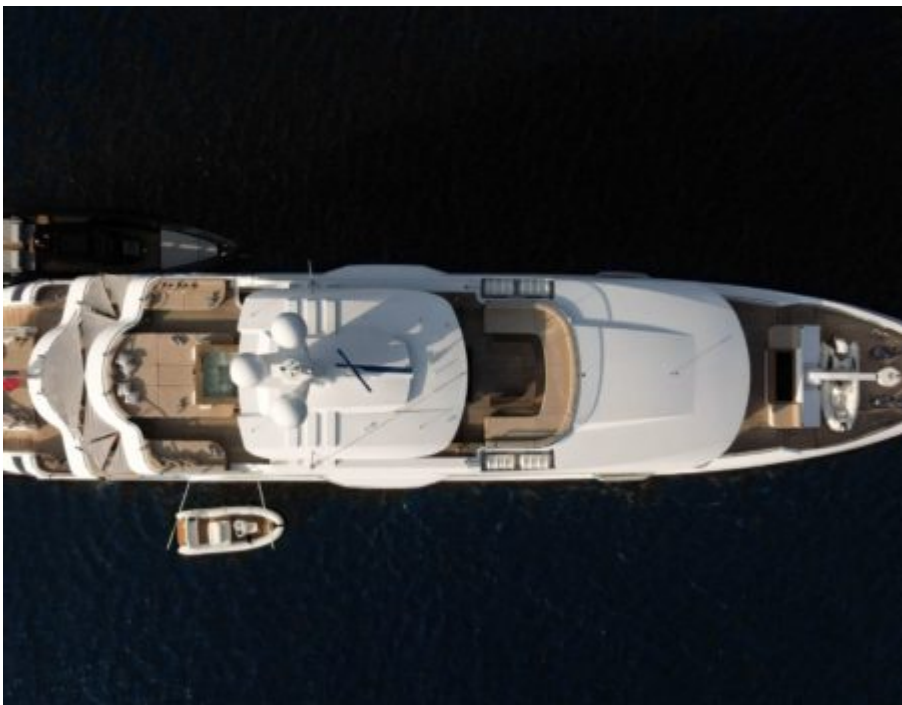

M/Y FORTUNA

Length
47.5m 155.84 ft.

Cabins
5

Year Built
2022

Price
25000000

PELAGIA
YACHTING

M/Y FORTUNA

- Barbecue
- Air Conditionne
- Beach Club
- DJ set
- Floating Swimming Pool
- Gym Kit
- Jacuzzi
- Jetski x 2
- Stand up paddle x 2
- Seabob
- Sound System
- Stabilisers at anchor
- Stabilisers underway
- Tender
- Wakeboard
- Waterskiing kit
- Wifi

EXTERIOR DESIGN

INTERIOR DESIGN

Description

Step into the world of luxury yachting with the magnificent Motor Yacht - Flybridge, M/Y FORTUNA. Crafted by renowned yacht builder CMB, this 47.5m beauty is a true masterpiece on the water. With a price tag of 25 million euros, you can experience unparalleled luxury and tailor-made services as you sail through the open seas.