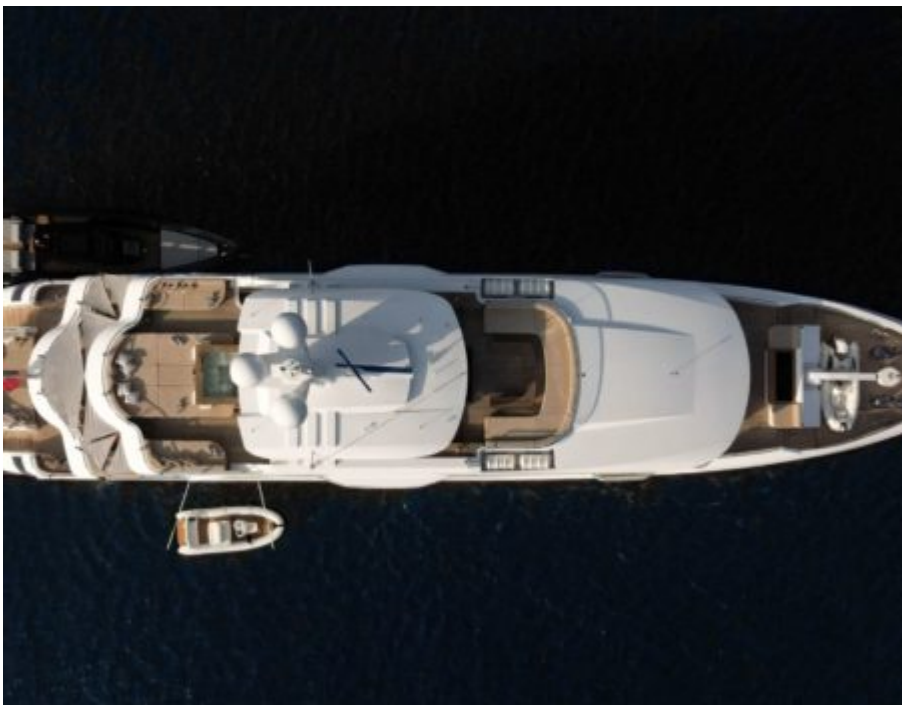

M/Y FORTUNA

Length
47.5m 155.84 ft.

Cabins
5

Year Built
2022

Price
25000000

PELAGIA
YACHTING

M/Y FORTUNA

- Barbecue
- Air Conditionné
- Beach set-up
- Floating Swimming Pool
- Gym Equipment
- Jacuzzi
- Jetski x 2
- Kneeboard
- Paddle Boards x 2
- Seabob
- Sound System
- Stabilisers at anchor
- Stabilisers underway
- Tender
- Wakeboard

EXTERIOR DESIGN

INTERIOR DESIGN

Description

Step into the world of luxury yachting with the magnificent Motor Yacht - Flybridge, M/Y FORTUNA. Crafted by renowned yacht builder CMB, this 47.5m beauty is a true masterpiece on the water. With a price tag of 25 million euros, you can experience unparalleled luxury and tailor-made services as you sail through the open seas.