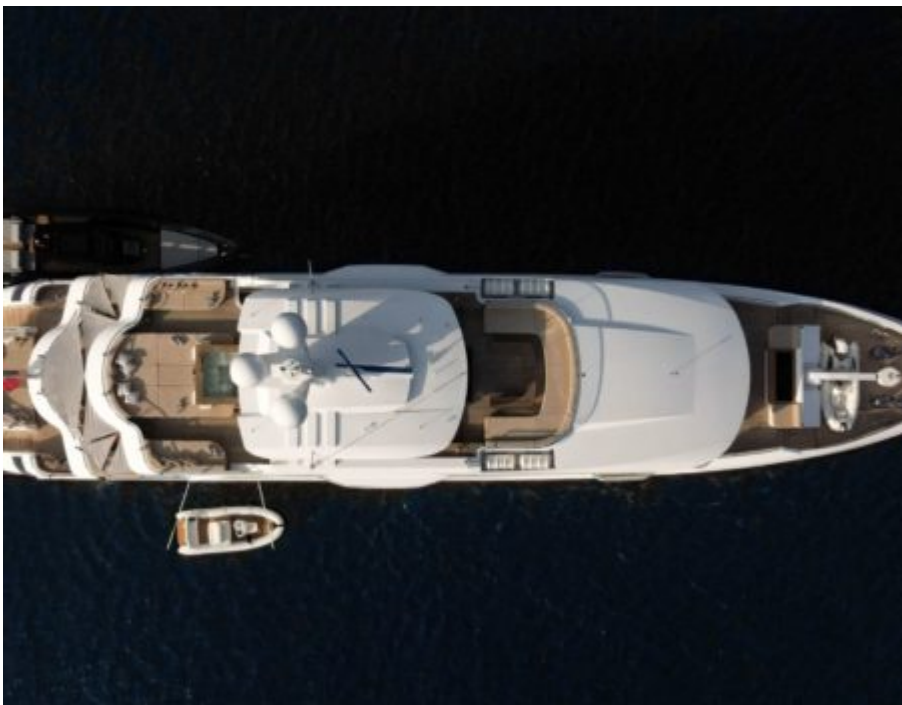

*M/Y FORTUNA*

Length  
**47.5m** 155.84 ft.

Cabins  
**5**

Year Built  
**2022**

Price  
**25000000**

PELAGIA  
YACHTING

# EXTERIOR DESIGN

# Description

Step into the world of luxury yachting with the magnificent Motor Yacht - Flybridge, M/Y FORTUNA. Crafted by renowned yacht builder CMB, this 47.5m beauty is a true masterpiece on the water. With a price tag of 25 million euros, you can experience unparalleled luxury and tailor-made services as you sail through the open seas.