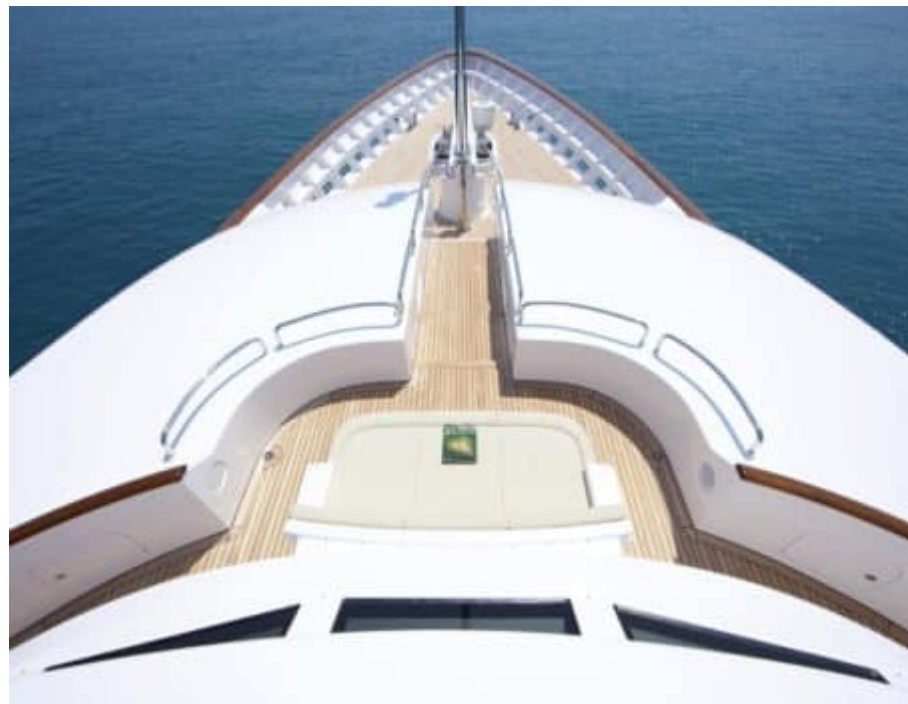

EXTERIOR DESIGN

INTERIOR DESIGN

Description

Experience the ultimate luxury and embark on a unique journey with the Motor Yacht - Flybridge, M/Y KAHALANI. Built by Feadship, this magnificent vessel is a true masterpiece on the water. With 6 cabins and the capacity to sleep up to 11 people, you can enjoy tailor-made services from the 13-person crew as you cruise in style around the world.

Measuring an impressive 55.05 meters in length and boasting a steel hull construction, M/Y KAHALANI is not only spacious but also incredibly sturdy. Equipped with x2 Caterpillar 3512B engines generating 1,500 HP each, this yacht can reach a cruising speed of 12 knots and a maximum speed of 15 knots. Onboard amenities include air conditioning, jacuzzi, sound system, stabilizers at anchor and underway, television, tender boat access, and wifi connectivity.