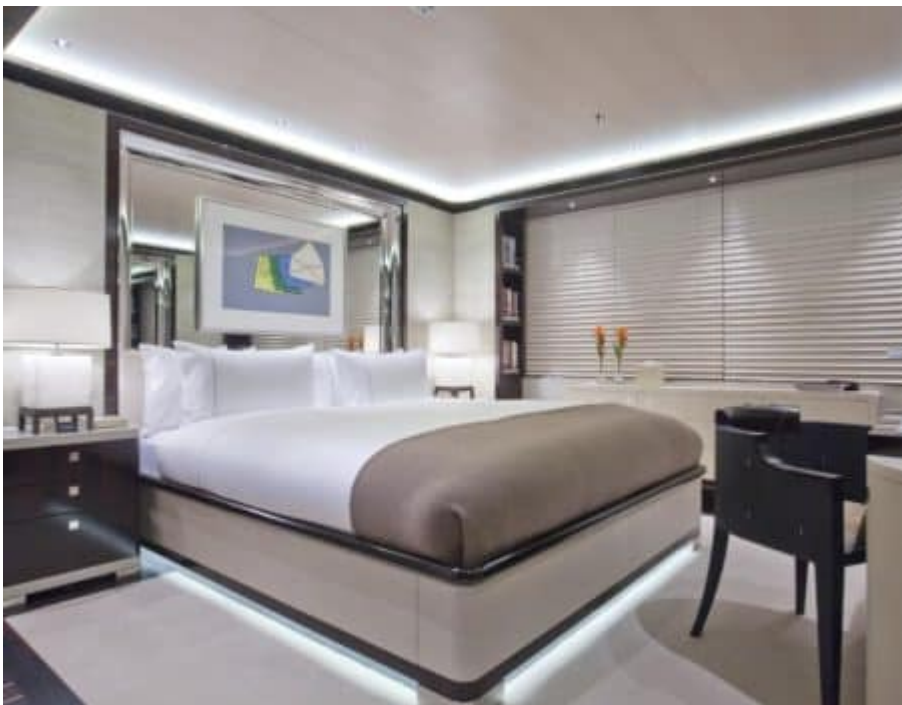

INTERIOR DESIGN

Description

Experience the ultimate luxury and embark on a unique journey with the Motor Yacht - Flybridge, M/Y KAHALANI. Built by Feadship, this magnificent vessel is a true masterpiece on the water. With 6 cabins and the capacity to sleep up to 11 people, you can enjoy tailor-made services from the 13-person crew as you cruise in style around the world.