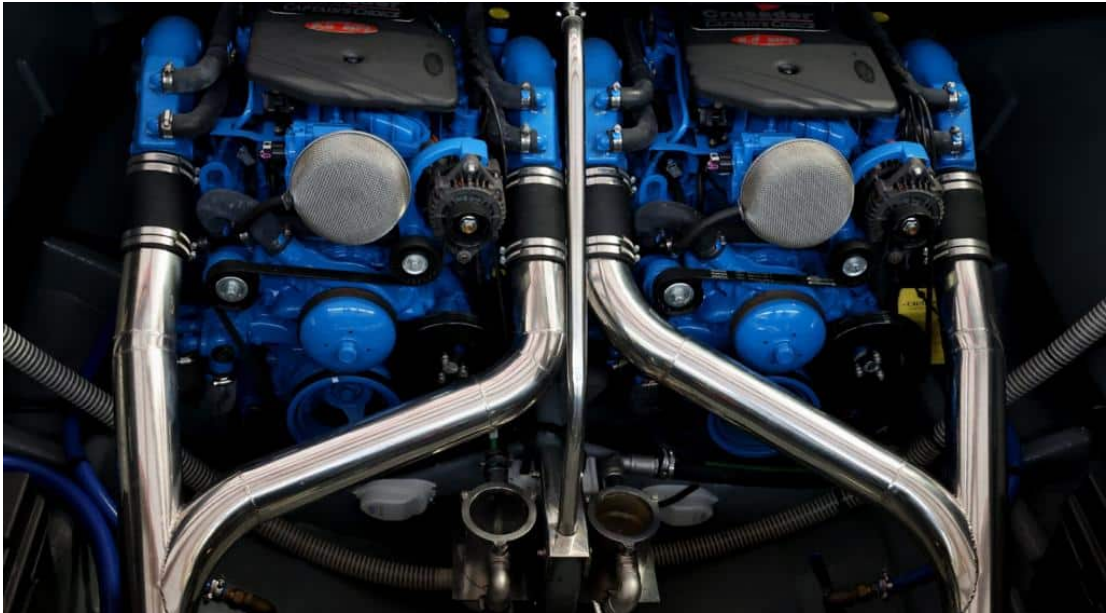

PELAGIA
YACHTING

MONTE CARLO 32

Snorkeling Kit

EXTERIOR DESIGN

INTERIOR DESIGN

Description

Discover the ultimate luxury experience with MONTE CARLO 32, a magnificent Motor Yacht - Open available for purchase from Pelagia Yachting. With its 10.05m length and 2.55m width, this elegantly designed vessel offers plenty of space and comfort to accommodate up to 8 people in her two cabins. Her powerful 375 hp Crusader 6.0L V8 engines ensure a smooth sailing experience, with a maximum speed of 45 knots and an impressive cruising speed of 25 knots!

The perfect combination of performance and comfort, MONTE CARLO 32 is equipped with all the necessary amenities you need for an unforgettable yachting experience including snorkeling gear, fuel tank capacity of 499 L, water tanks capacity 50 L and waste tanks capacity 5L. Built in 1997 but completely renovated in 2017 by expert craftsmen, you can be sure that you are buying one of the best Motor Yacht - Open on the market today!

Specifications

Overview

Price	99 000€
Yacht type	Motor Yacht - Open
Flag	France
VAT	VAT paid
Year built	1997
Year refit	2017

Dimensions

Length	10.05 m / 32.97 ft.
Beam	2.55 m / 8.37 ft.
Draft	1 m / 3.28 ft.
Gross Tonnage	32

Construction

Hull Construction	GRP
Statut	Private
Classification	NC

Performances & Capacities

Max Speed	45 knots
Cruising Speed	25 knots
Fuel Tanks	499 L
Water Tank	50 L

Engine & Generator

2 x Crusader 6.0L V8 (2017) de 375 Cv -
75hrs