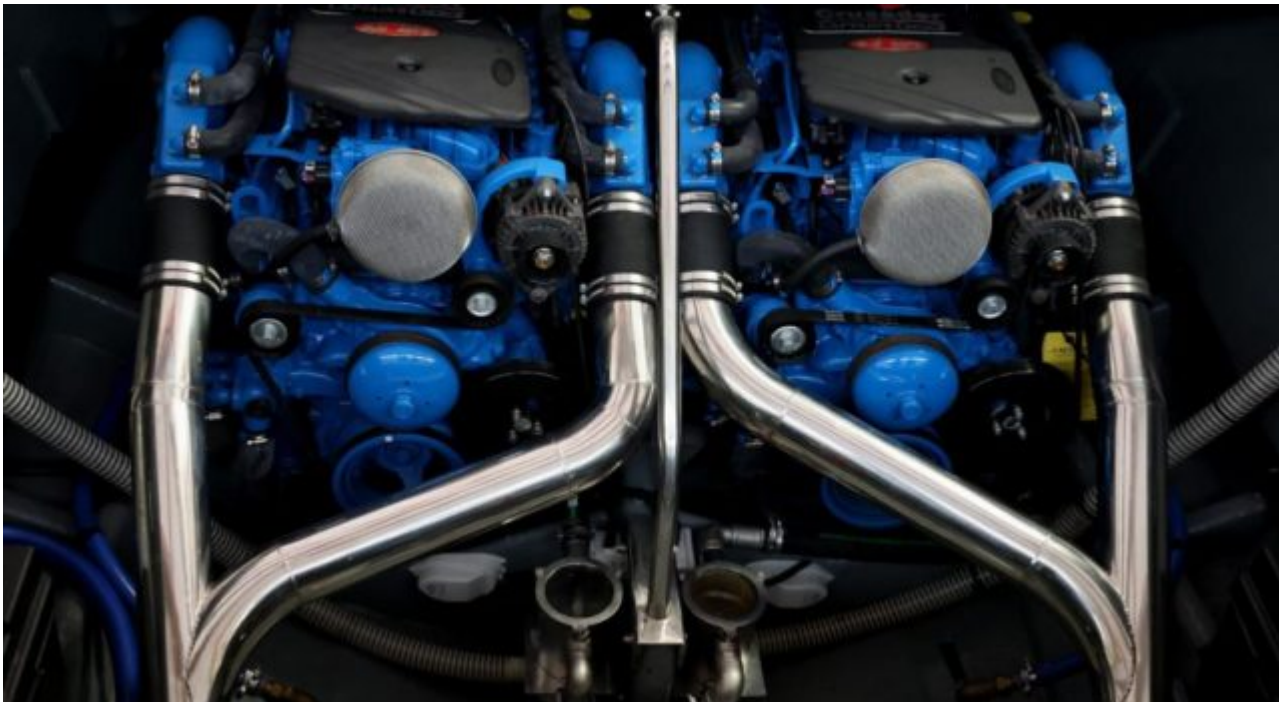

PELAGIA
YACHTING

MONTE CARLO 32

Snorkeling Kit

EXTERIOR DESIGN

INTERIOR DESIGN

Description

Discover the ultimate luxury experience with MONTE CARLO 32, a magnificent Motor Yacht - Open available for purchase from Pelagia Yachting. With its 10.05m length and 2.55m width, this elegantly designed vessel offers plenty of space and comfort to accommodate up to 8 people in her two cabins. Her powerful 375 hp Crusader 6.0L V8 engines ensure a smooth sailing experience, with a maximum speed of 45 knots and an impressive cruising speed of 25 knots!

The perfect combination of performance and comfort, MONTE CARLO 32 is equipped with all the necessary amenities you need for an unforgettable yachting experience including snorkeling gear, fuel tank capacity of 499 L, water tanks capacity 50 L and waste tanks capacity 5L. Built in 1997 but completely renovated in 2017 by expert craftsmen, you can be sure that you are buying one of the best Motor Yacht - Open on the market today!

Specifications

Overview

Price	99 000€
Yacht type	Motor Yacht - Open
Flag	France
VAT	VAT paid
Year built	1997
Year refit	2017

Dimensions

Length	10.05 m / 32.97 ft.
Beam	2.55 m / 8.37 ft.
Draft	1 m / 3.28 ft.
Gross Tonnage	32

Construction

Hull Construction	GRP
Statut	Private
Classification	NC

Performances & Capacities

Max Speed	45 knots
Cruising Speed	25 knots
Fuel Tanks	499 L
Water Tank	50 L

Engine & Generator

2 x Crusader 6.0L V8 (2017) de 375 Cv -
75hrs