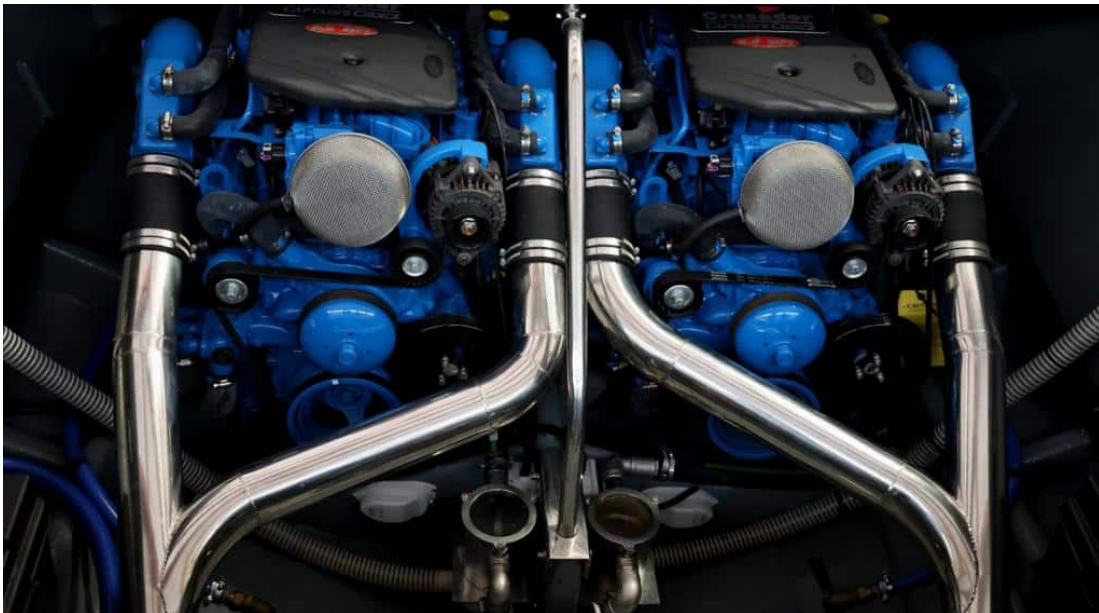

PELAGIA
YACHTING

MONTE CARLO 32

Snorkeling Kit

EXTERIOR DESIGN

INTERIOR DESIGN

Description

Discover the ultimate luxury experience with MONTE CARLO 32, a magnificent Motor Yacht - Open available for purchase from Pelagia Yachting. With its 10.05m length and 2.55m width, this elegantly designed vessel offers plenty of space and comfort to accommodate up to 8 people in her two cabins. Her powerful 375 hp Crusader 6.0L V8 engines ensure a smooth sailing experience, with a maximum speed of 45 knots and an impressive cruising speed of 25 knots!

The perfect combination of performance and comfort, MONTE CARLO 32 is equipped with all the necessary amenities you need for an unforgettable yachting experience including snorkeling gear, fuel tank capacity of 499 L, water tanks capacity 50 L and waste tanks capacity 5L. Built in 1997 but completely renovated in 2017 by expert craftsmen, you can be sure that you are buying one of the best Motor Yacht - Open on the market today!

Specifications

Overview

Price	99 000€
Yacht type	Motor Yacht - Open
Flag	France
VAT	VAT paid
Year built	1997
Year refit	2017

Dimensions

Length	10.05 m / 32.97 ft.
Beam	2.55 m / 8.37 ft.
Draft	1 m / 3.28 ft.
Gross Tonnage	32

Construction

Hull Construction	GRP
Statut	Private
Classification	NC

Performances & Capacities

Max Speed	45 knots
Cruising Speed	25 knots
Fuel Tanks	499 L
Water Tank	50 L

Engine & Generator

2 x Crusader 6.0L V8 (2017) de 375 Cv -
75hrs