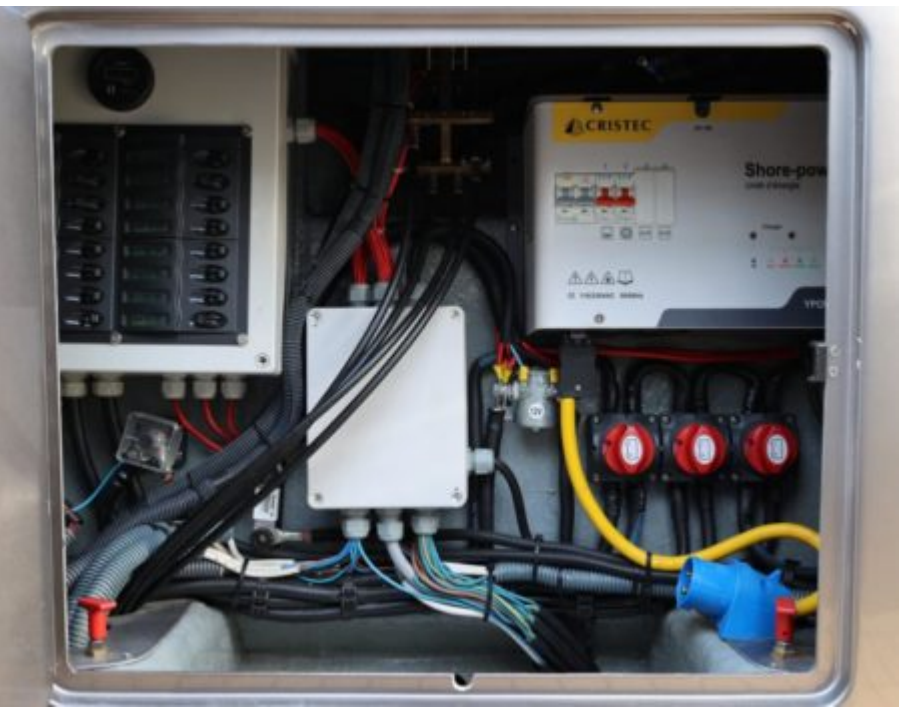

PELAGIA
YACHTING

MONTE CARLO 32

Snorkeling Kit

EXTERIOR DESIGN

INTERIOR DESIGN

Description

Discover the ultimate luxury experience with MONTE CARLO 32, a magnificent Motor Yacht - Open available for purchase from Pelagia Yachting. With its 10.05m length and 2.55m width, this elegantly designed vessel offers plenty of space and comfort to accommodate up to 8 people in her two cabins. Her powerful 375 hp Crusader 6.0L V8 engines ensure a smooth sailing experience, with a maximum speed of 45 knots and an impressive cruising speed of 25 knots!

The perfect combination of performance and comfort, MONTE CARLO 32 is equipped with all the necessary amenities you need for an unforgettable yachting experience including snorkeling gear, fuel tank capacity of 499 L, water tanks capacity 50 L and waste tanks capacity 5L. Built in 1997 but completely renovated in 2017 by expert craftsmen, you can be sure that you are buying one of the best Motor Yacht - Open on the market today!

Specifications

Overview

Price	99 000€
Yacht type	Motor Yacht - Open
Flag	France
VAT	VAT paid
Year built	1997
Year refit	2017

Dimensions

Length	10.05 m / 32.97 ft.
Beam	2.55 m / 8.37 ft.
Draft	1 m / 3.28 ft.
Gross Tonnage	32

Construction

Hull Construction	GRP
Statut	Private
Classification	NC

Performances & Capacities

Max Speed	45 knots
Cruising Speed	25 knots
Fuel Tanks	499 L
Water Tank	50 L

Engine & Generator

2 x Crusader 6.0L V8 (2017) de 375 Cv -
75hrs