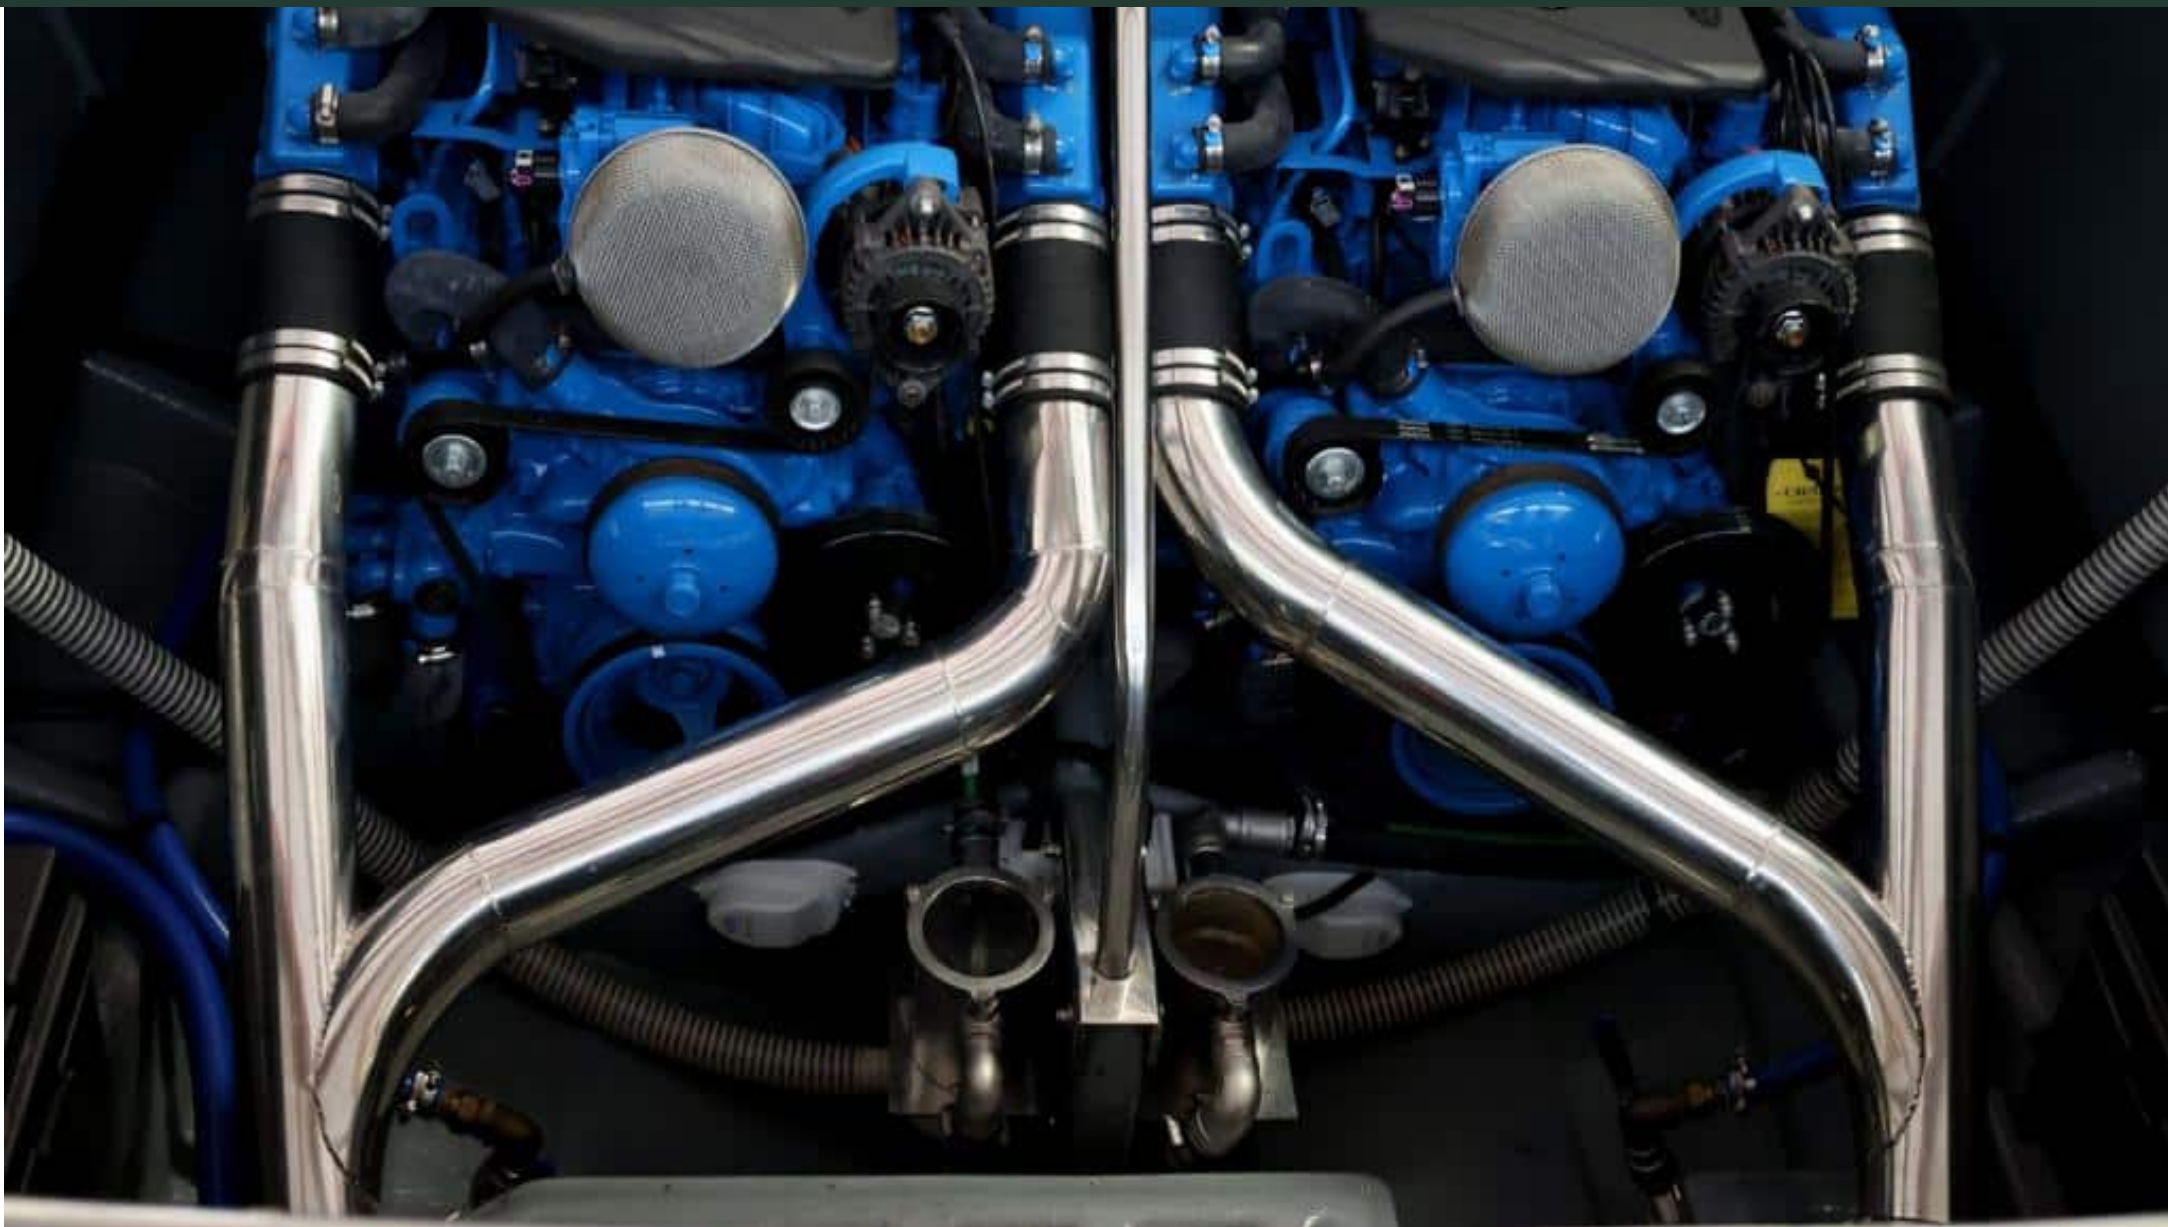

PELAGIA
YACHTING

MONTE CARLO 32

Snorkeling Kit

EXTERIOR DESIGN

INTERIOR DESIGN

Description

Discover the ultimate luxury experience with MONTE CARLO 32, a magnificent Motor Yacht - Open available for purchase from Pelagia Yachting. With its 10.05m length and 2.55m width, this elegantly designed vessel offers plenty of space and comfort to accommodate up to 8 people in her two cabins. Her powerful 375 hp Crusader 6.0L V8 engines ensure a smooth sailing experience, with a maximum speed of 45 knots and an impressive cruising speed of 25 knots!

The perfect combination of performance and comfort, MONTE CARLO 32 is equipped with all the necessary amenities you need for an unforgettable yachting experience including snorkeling gear, fuel tank capacity of 499 L, water tanks capacity 50 L and waste tanks capacity 5L. Built in 1997 but completely renovated in 2017 by expert craftsmen, you can be sure that you are buying one of the best Motor Yacht - Open on the market today!

Specifications

Overview

Price	99 000€
Yacht type	Motor Yacht - Open
Flag	France
VAT	VAT paid
Year built	1997
Year refit	2017

Dimensions

Length	10.05 m / 32.97 ft.
Beam	2.55 m / 8.37 ft.
Draft	1 m / 3.28 ft.
Gross Tonnage	32

Construction

Hull Construction	GRP
Statut	Private
Classification	NC

Performances & Capacities

Max Speed	45 knots
Cruising Speed	25 knots
Fuel Tanks	499 L
Water Tank	50 L

Engine & Generator

2 x Crusader 6.0L V8 (2017) de 375 Cv -
75hrs