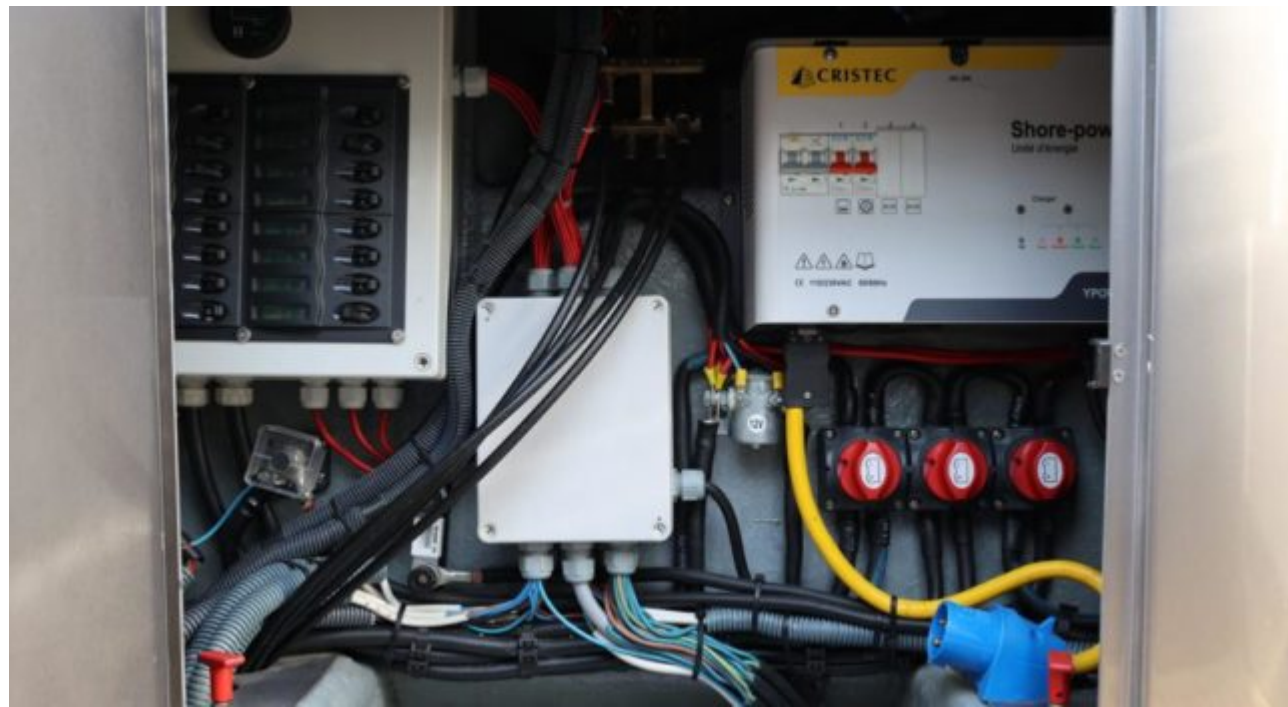

PELAGIA
YACHTING

MONTE CARLO 32

Snorkeling Kit

EXTERIOR DESIGN

INTERIOR DESIGN

Description

Discover the ultimate luxury experience with MONTE CARLO 32, a magnificent Motor Yacht - Open available for purchase from Pelagia Yachting. With its 10.05m length and 2.55m width, this elegantly designed vessel offers plenty of space and comfort to accommodate up to 8 people in her two cabins. Her powerful 375 hp Crusader 6.0L V8 engines ensure a smooth sailing experience, with a maximum speed of 45 knots and an impressive cruising speed of 25 knots!

The perfect combination of performance and comfort, MONTE CARLO 32 is equipped with all the necessary amenities you need for an unforgettable yachting experience including snorkeling gear, fuel tank capacity of 499 L, water tanks capacity 50 L and waste tanks capacity 5L. Built in 1997 but completely renovated in 2017 by expert craftsmen, you can be sure that you are buying one of the best Motor Yacht - Open on the market today!

Specifications

Overview

Price	99 000€
Yacht type	Motor Yacht - Open
Flag	France
VAT	VAT paid
Year built	1997
Year refit	2017

Dimensions

Length	10.05 m / 32.97 ft.
Beam	2.55 m / 8.37 ft.
Draft	1 m / 3.28 ft.
Gross Tonnage	32

Construction

Hull Construction	GRP
Statut	Private
Classification	NC

Performances & Capacities

Max Speed	45 knots
Cruising Speed	25 knots
Fuel Tanks	499 L
Water Tank	50 L

Engine & Generator

2 x Crusader 6.0L V8 (2017) de 375 Cv -
75hrs