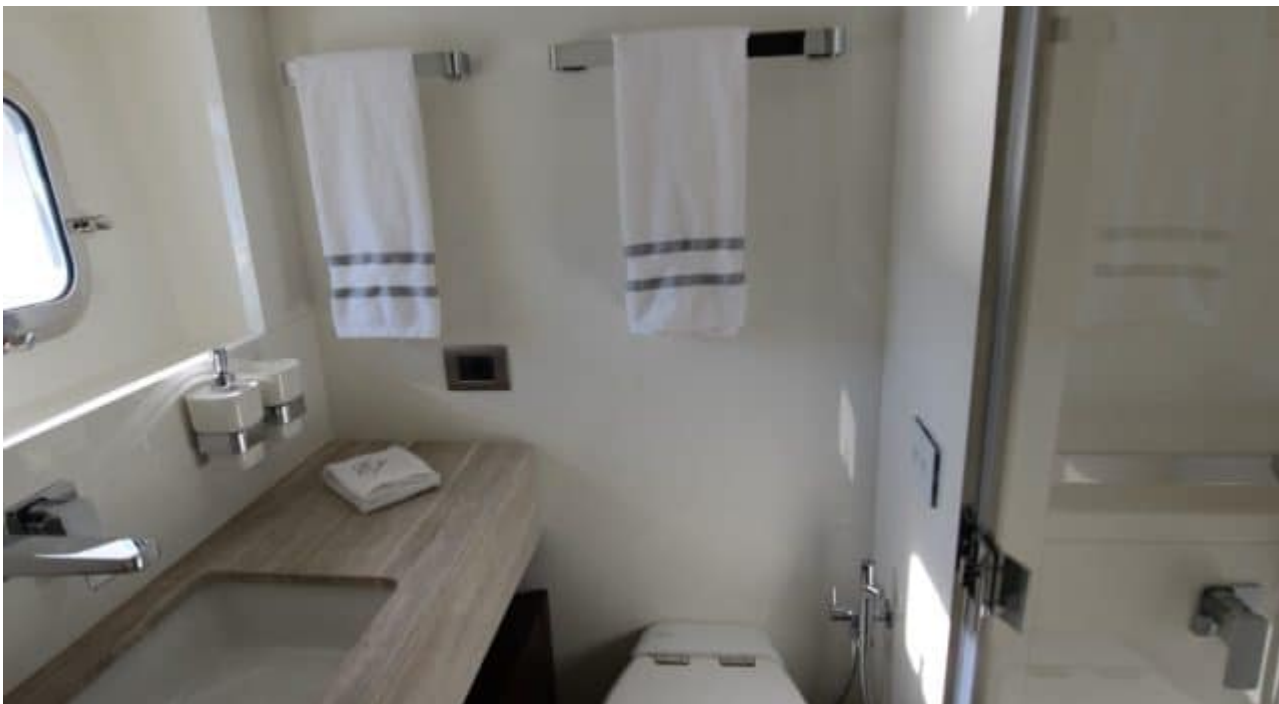

Kitchen

Sunbeds

Tender 8m+
boat

Stabilisers at
anchor

Stabilisers
underway

Wifi

EXTERIOR DESIGN

INTERIOR DESIGN