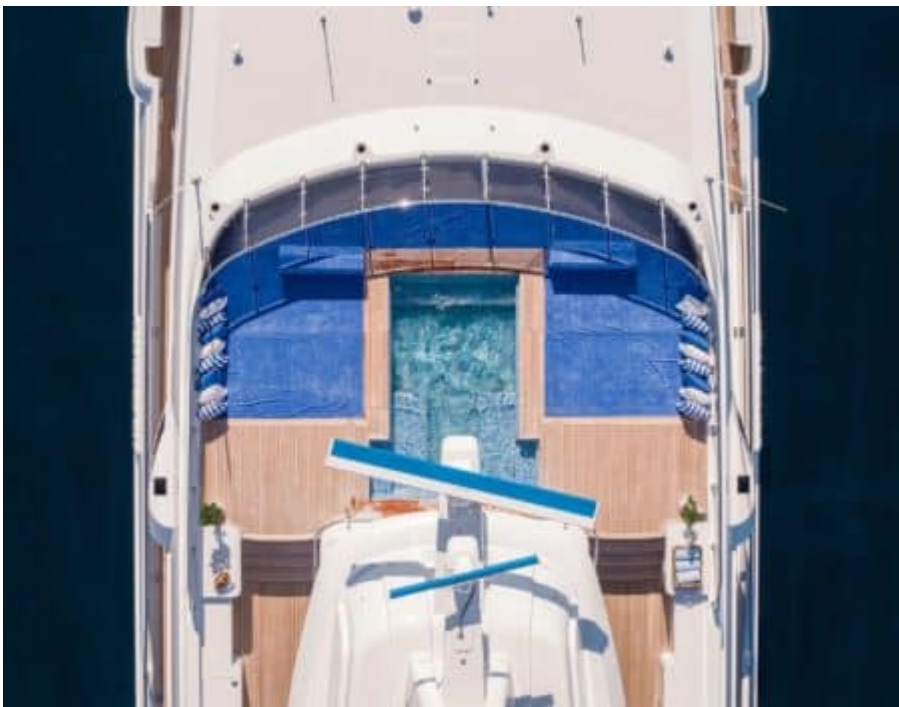

WC

Wifi

EXTERIOR DESIGN

INTERIOR DESIGN

Description

Step into the world of luxury yachting with the stunning Motor Yacht – Flybridge, M/Y LEGACY. Crafted by renowned yacht builder Codecasa, this magnificent vessel is a true masterpiece on the water. With its sleek design and impeccable attention to detail, M/Y LEGACY offers a unique experience like no other. From the spacious cabins to the state-of-the-art engine and generator, every aspect of this yacht exudes luxury and sophistication.

At 55.8 meters in length and boasting 5 beautifully appointed cabins, M/Y LEGACY can accommodate up to 10 guests in unparalleled comfort. The expansive deck space is perfect for soaking up the sun or enjoying a cocktail at sunset. Equipped with top-of-the-line amenities such as a swimming pool, sound system, and stabilizers both at anchor and underway, this yacht offers everything you need for an unforgettable yachting experience.