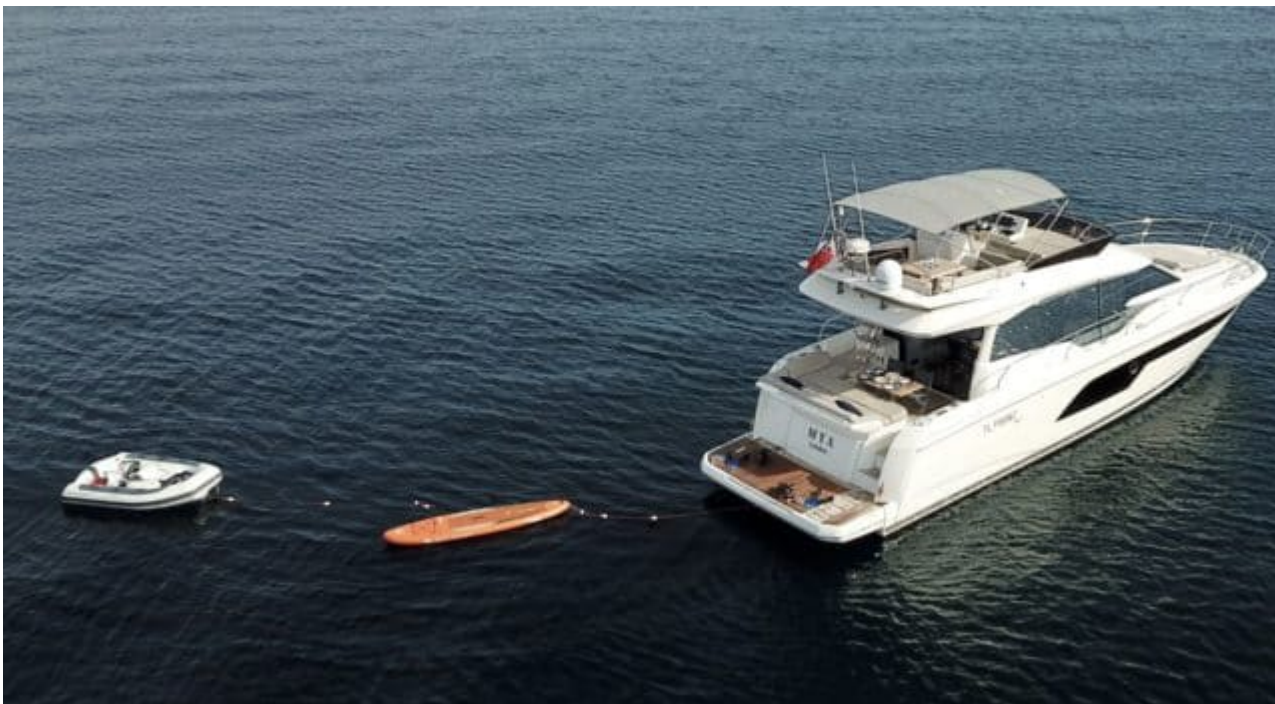

PELAGIA
YACHTING

M/Y MYA

EXTERIOR DESIGN

INTERIOR DESIGN

Description

Specifications

Overview

Price	1 025 000€
Yacht type	Motor Yacht - Flybridge
Flag	United Kingdom
VAT	VAT paid
Year built	2020

Dimensions

Length	16.1 m / 52.82 ft.
Beam	4.1 m / 13.45 ft.
Draft	1.5 m / 4.92 ft.

Construction

Hull Construction	Composite
Statut	Private
Classification	MCA

Performances & Capacities

Max Speed	28 knots
Cruising Speed	22 knots
Fuel Tanks	2600 L
Water Tank	1270 L
Waste Tanks	170 L

Engine & Generator

2 x Volvo Penta inboard D6 480 cv - 160 Hrs

Accommodation

Guest Sleeping Cabins	6 3
Type of cabins	3 (2 x Doubles, 1 x Twin)