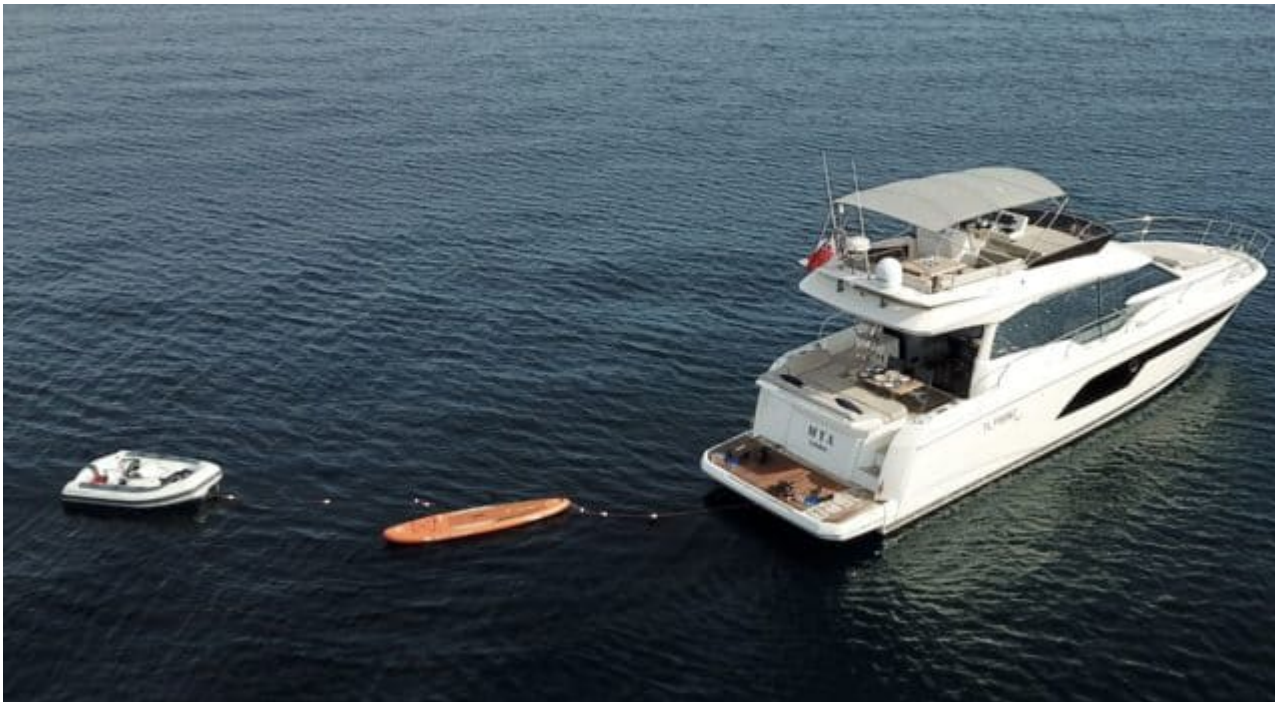

PELAGIA
YACHTING

M/Y MYA

EXTERIOR DESIGN

INTERIOR DESIGN

Description

Specifications

Overview

Price	1 025 000€
Yacht type	Motor Yacht - Flybridge
Flag	United Kingdom
VAT	VAT paid
Year built	2020

Dimensions

Length	16.1 m / 52.82 ft.
Beam	4.1 m / 13.45 ft.
Draft	1.5 m / 4.92 ft.

Construction

Hull Construction	Composite
Statut	Private
Classification	MCA

Performances & Capacities

Max Speed	28 knots
Cruising Speed	22 knots
Fuel Tanks	2600 L
Water Tank	1270 L
Waste Tanks	170 L

Engine & Generator

2 x Volvo Penta inboard D6 480 cv - 160 Hrs

Accommodation

Guest Sleeping Cabins	6 3
Type of cabins	3 (2 x Doubles, 1 x Twin)