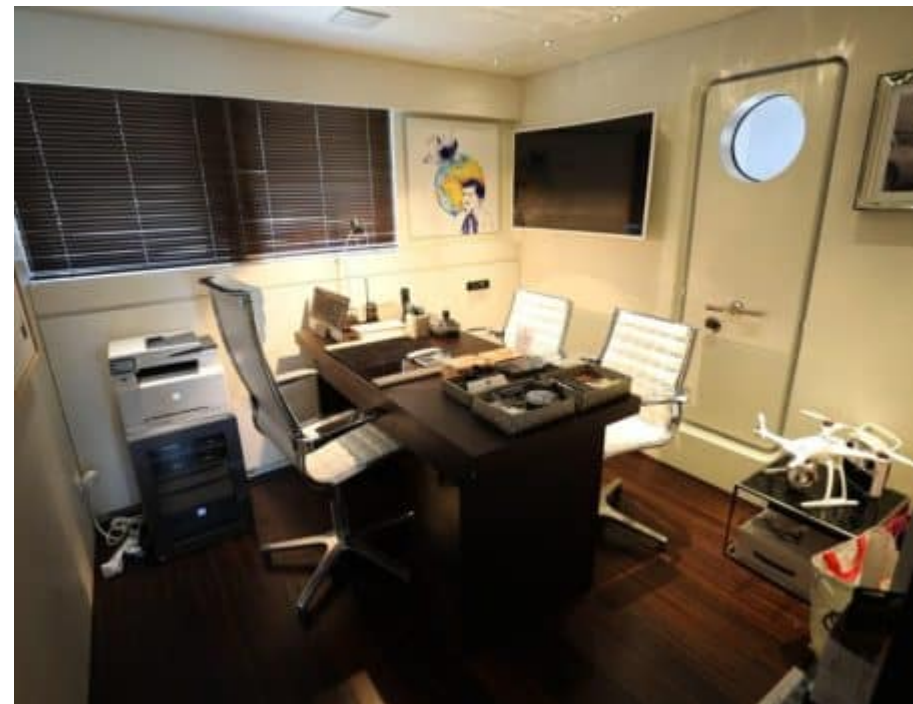

EXTERIOR DESIGN

INTERIOR DESIGN

Description

Experience the ultimate in luxury yachting with M/Y TRIBU. This motor yacht is available for purchase through Pelagia Yachting and offers a tailor-made experience to satisfy all your needs. At 50.5m long and 10.13m wide, this magnificent vessel has 6 cabins and can accommodate 11 guests in complete comfort during their unique journey at sea.