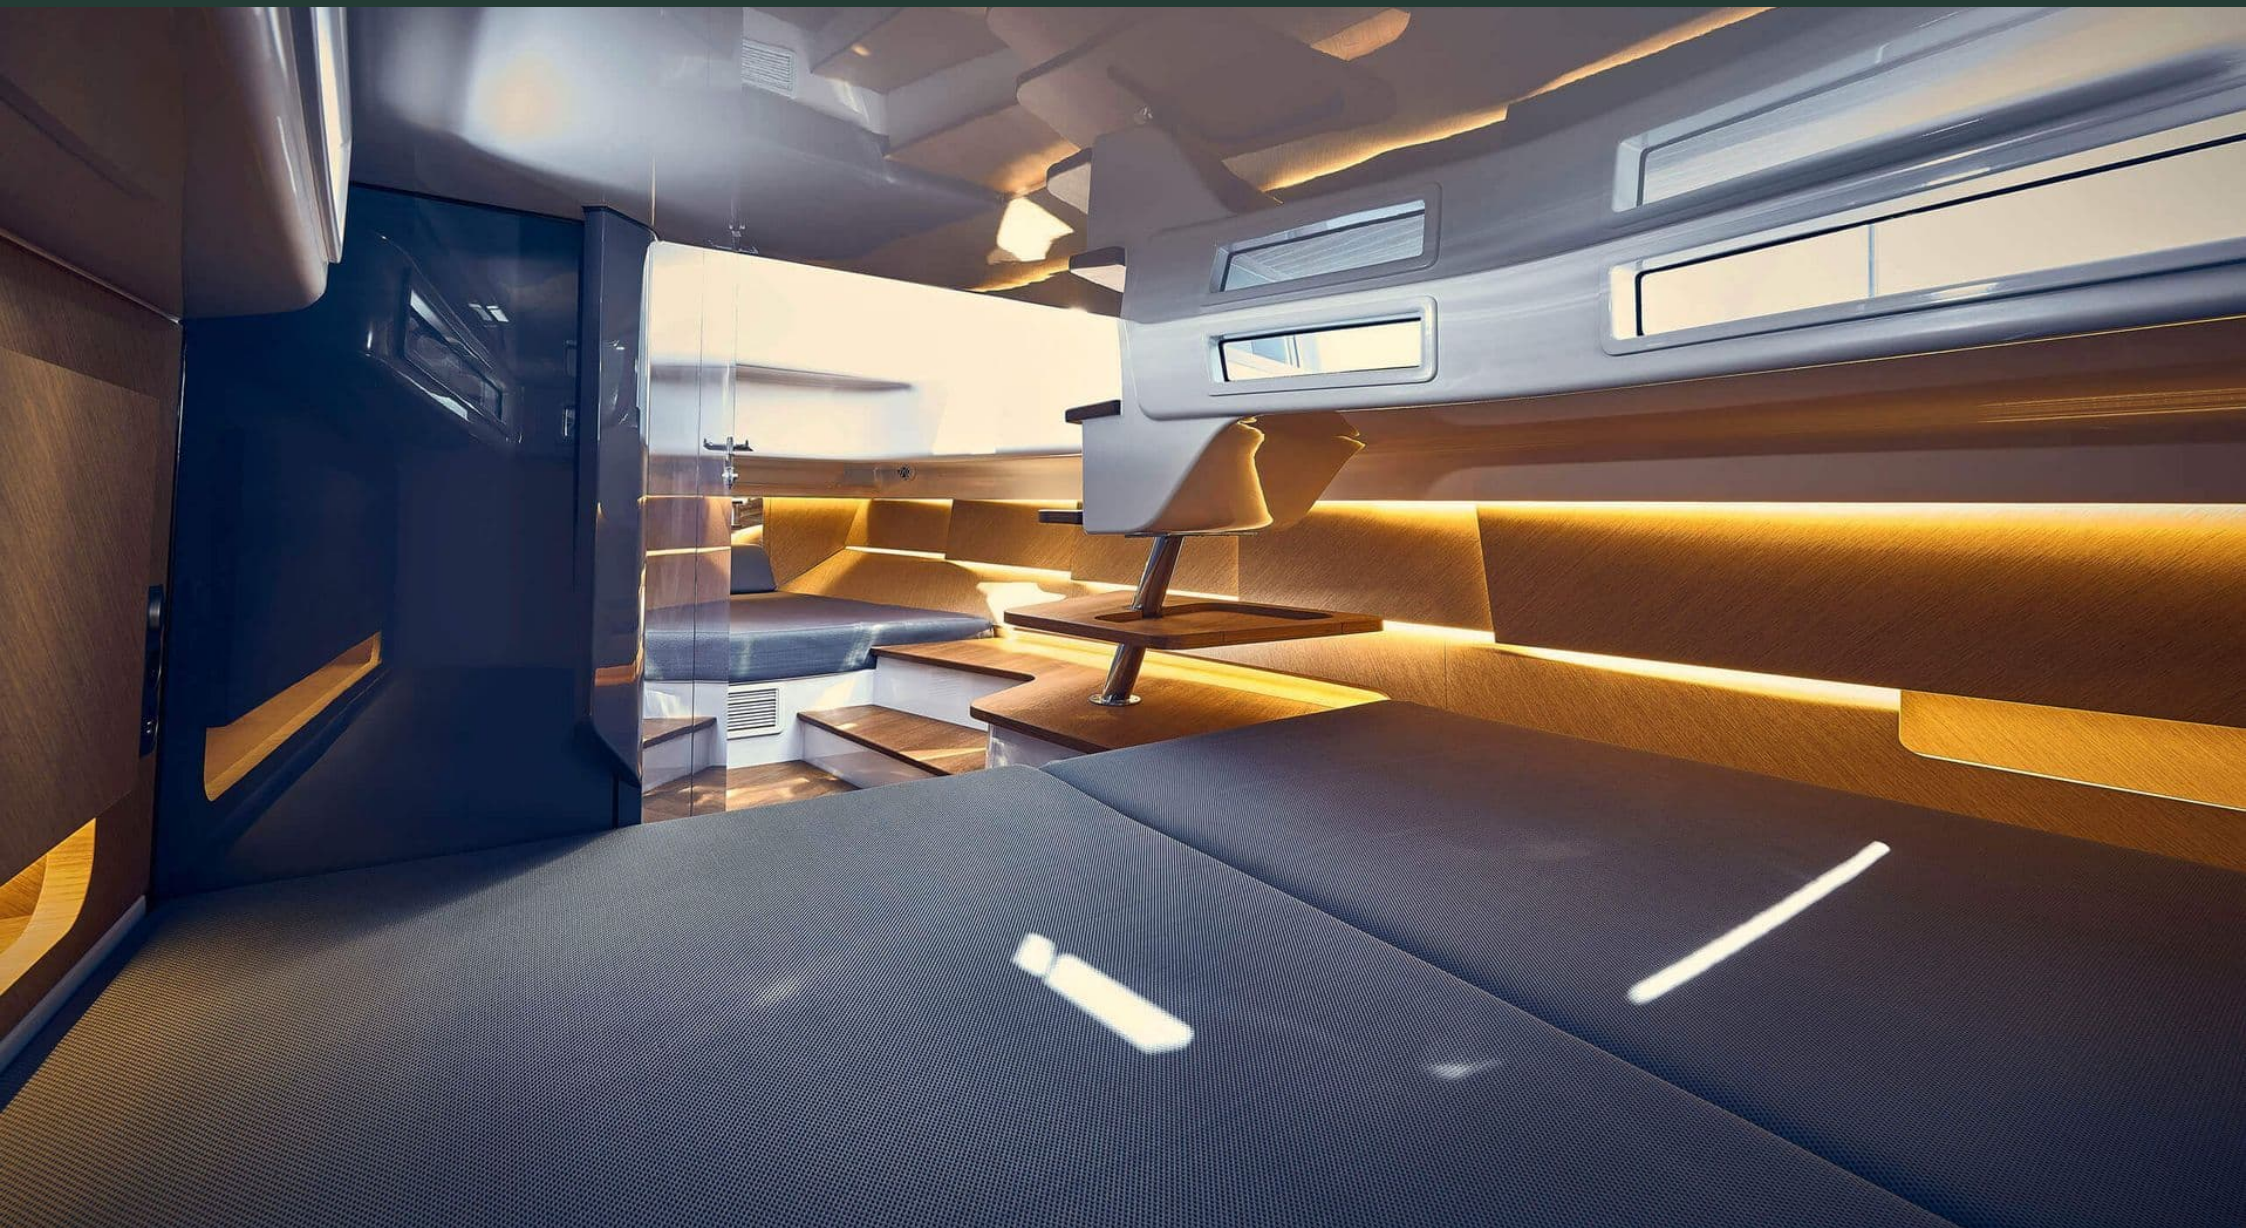

Toilet

Fishing Gear

Seabob

Sound System

EXTERIOR DESIGN

INTERIOR DESIGN

Description

Embark on a journey of luxury and elegance with the Motor Yacht - Open M/Y MOANA. Crafted by renowned yacht builder Frausher, this stunning vessel boasts unparalleled beauty and performance. With a flag from France waving proudly, the M/Y MOANA is a symbol of sophistication and style on the open waters.

Step aboard this exceptional yacht and experience tailor-made services that cater to your every need. From the spacious 2xDoubles cabins to the state-of-the-art Volvo Penta D6-400 engines, every detail of the M/Y MOANA exudes luxury and comfort. Cruise through the seas at a breathtaking speed of up to 40 knots while enjoying top-notch amenities such as sunbeds, fishing gear, and a premium sound system.