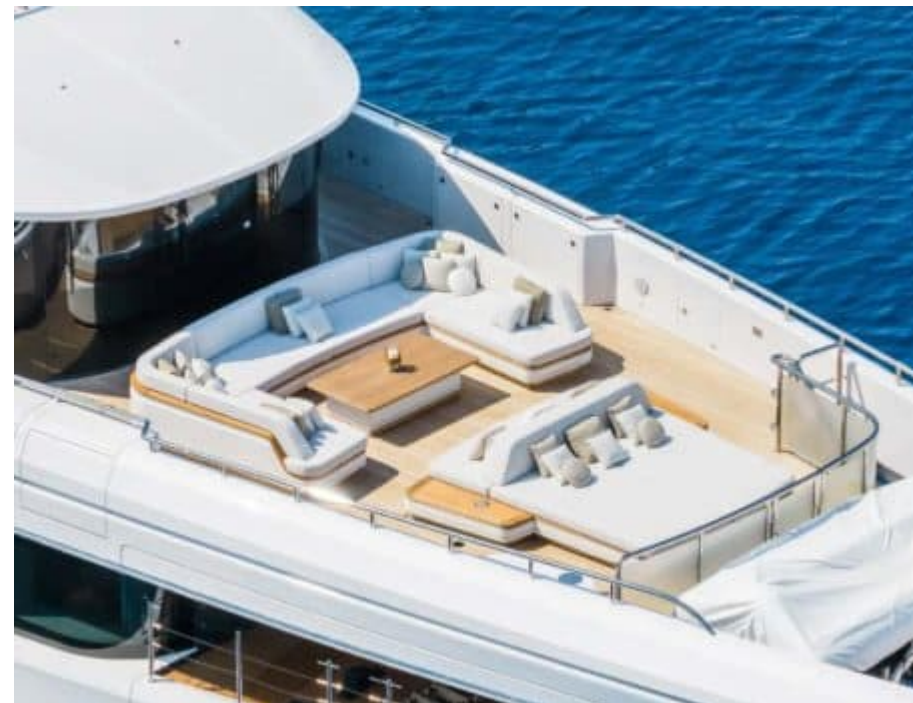

Stabilisers underway

Swimming Pool

Tender

Wine cellar

EXTERIOR DESIGN

INTERIOR DESIGN

Description

Step aboard the luxurious Motor Yacht - Flybridge M/Y ALUNYA and prepare to be swept away on a unique yachting experience like no other. Built by the renowned yacht builder Benetti, this stunning vessel exudes luxury and elegance at every turn. With 5 exquisite cabins that can accommodate up to 10 guests, along with an attentive crew of 11, you will be pampered from the moment you step foot on board.

Measuring an impressive 49.9 meters in length and boasting a sleek design, M/Y ALUNYA offers unparalleled comfort and style for those looking to purchase a yacht of their dreams. Equipped with top-of-the-line amenities such as air conditioning, a sound system, beach club, gym kit, swimming pool, wine cellar, and more, this ship is truly a floating paradise. Whether you're cruising at a leisurely 12 knots or reaching a thrilling maximum speed of 16 knots, the powerful engines ensure smooth sailing every time.