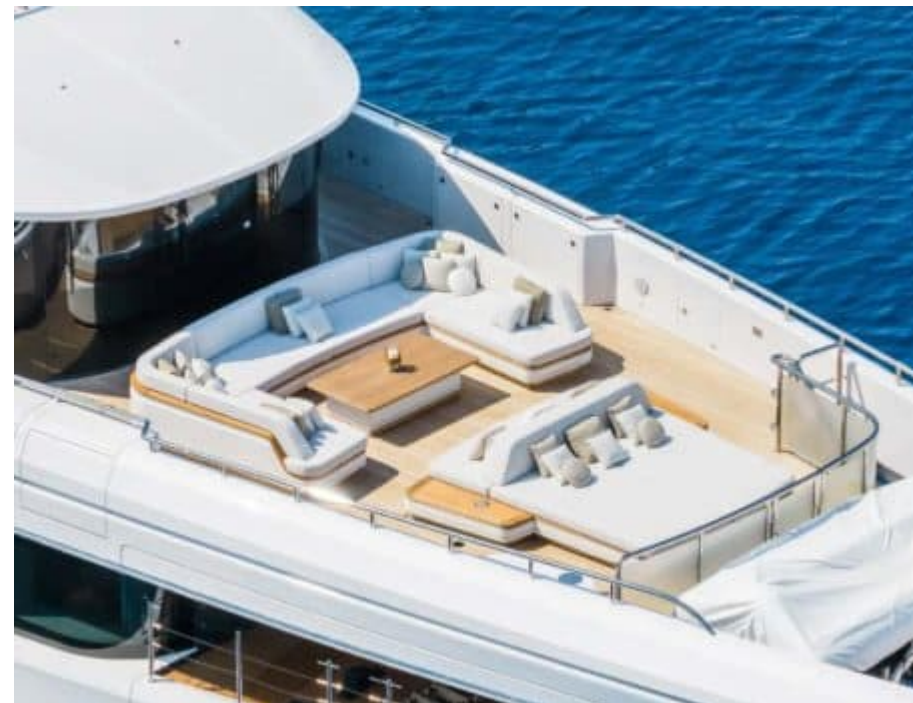

# EXTERIOR DESIGN

Measuring an impressive 49.9 meters in length and boasting a sleek design, M/Y ALUNYA offers unparalleled comfort and style for those looking to purchase a yacht of their dreams. Equipped with top-of-the-line amenities such as air conditioning, a sound system, beach club, gym kit, swimming pool, wine cellar, and more, this ship is truly a floating paradise. Whether you're cruising at a leisurely 12 knots or reaching a thrilling maximum speed of 16 knots, the powerful engines ensure smooth sailing every time.