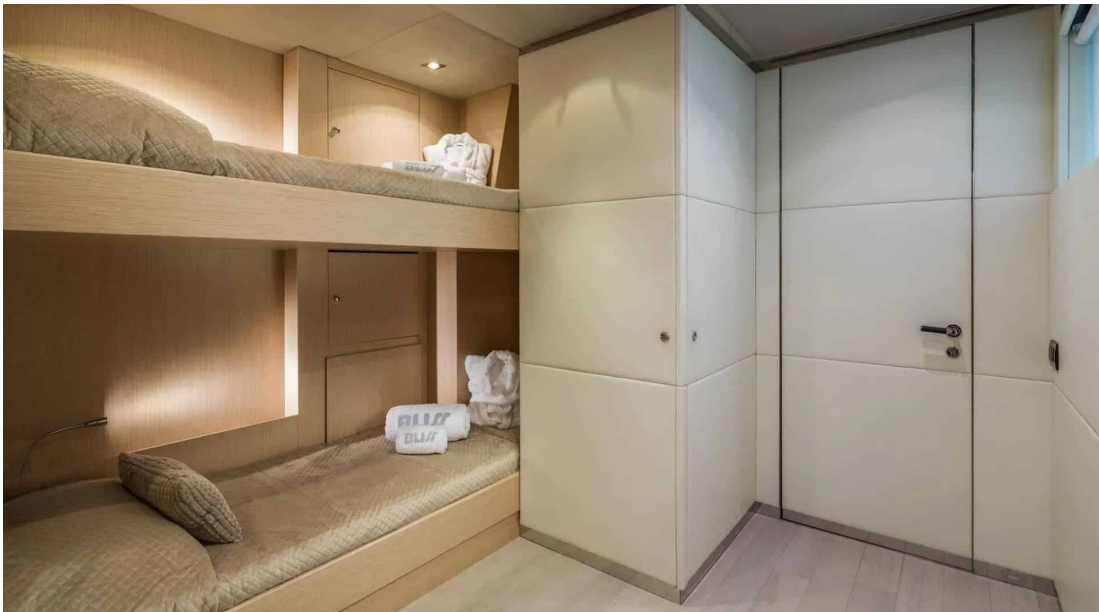

Embark on a journey of luxury and opulence with the Motor Yacht - Flybridge, M/Y BLISS. This magnificent vessel is truly a masterpiece on the water, offering unparalleled comfort and style. With its sleek design and state-of-the-art amenities, M/Y BLISS is sure to impress even the most discerning yacht enthusiasts. From the spacious cabins to the sunbeds and jacuzzi, every detail has been carefully crafted to provide a unique experience for those on board.

Pelagia Yachting, the leading company in luxury yacht sales, is proud to present this gem of a yacht to potential buyers. With tailor-made services and a team of dedicated professionals by your side, purchasing M/Y BLISS will be an unforgettable experience. Pelagia Yachting's commitment to excellence ensures that you receive only the best guidance and support throughout the buying process. Trust in their expertise and let them help you make your dream of owning a world-class motor yacht a reality.

Don't miss out on this opportunity to own one of the finest yachts on the market today. Contact Pelagia Yachting now for more information on how you can purchase M/Y BLISS and start living your yachting dreams. With its impressive speed, luxurious accommodations, and top-of-the-line equipment, this stunning vessel is ready to take you on unforgettable adventures around the world. Indulge in luxury like never before with M/Y BLISS as your new ship of choice!