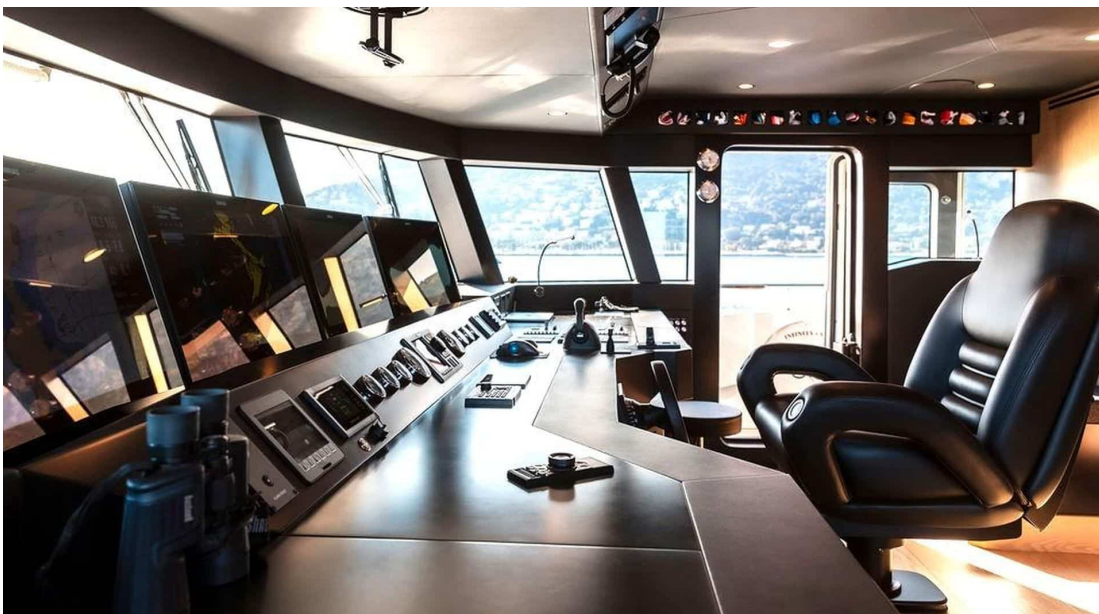

Step aboard the luxurious M/Y INFINITY NINE and experience a truly unique yachting adventure like no other. Crafted by Ava Yachts, this stunning 35-meter motor yacht boasts exquisite design and unparalleled elegance. With six lavish cabins that can accommodate up to 12 guests, every detail of this vessel has been meticulously designed to provide the ultimate luxury experience on the open seas.

Equipped with state-of-the-art amenities including sunbeds, beach club, jacuzzi, stabilizers at anchor and underway, as well as two jet skis and a tender for your enjoyment. The M/Y INFINITY NINE offers an exceptional level of comfort and style for those seeking a tailor-made yachting experience. With a crew of seven dedicated professionals onboard, you can relax and unwind while exploring the world's most beautiful destinations in absolute luxury.

Available for sale at Monaco through Pelagia Yachting, this magnificent vessel is priced at 11,950,000 euros. Our team of experienced professionals is committed to providing you with the highest level of service throughout the purchasing process. Contact us today to learn more about this extraordinary motor yacht and embark on a journey of luxury and sophistication with Pelagia Yachting by your side.