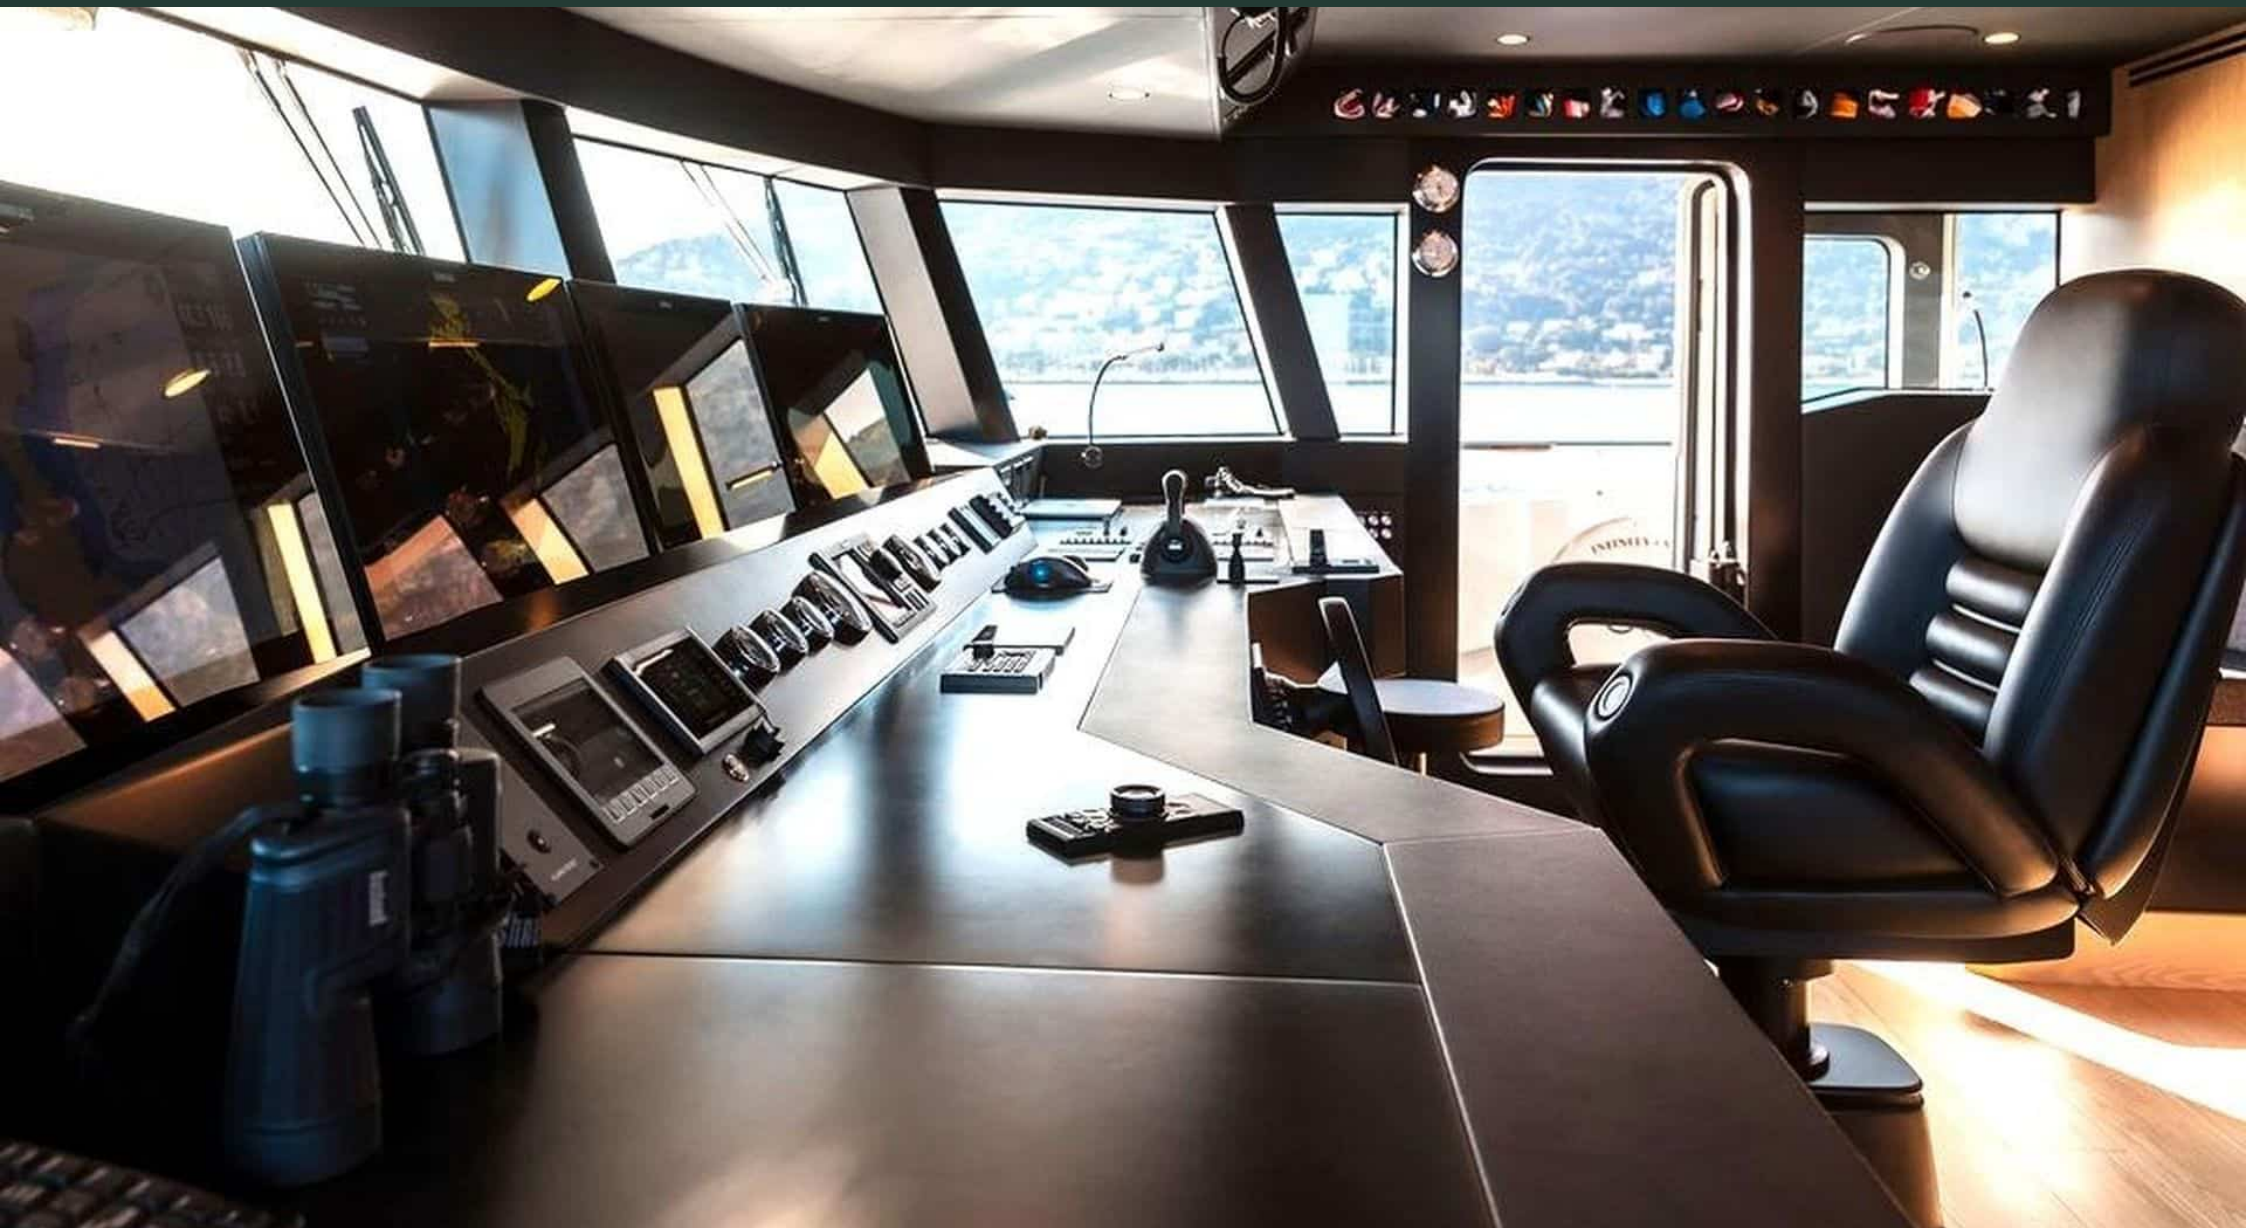

Description

Step aboard the luxurious M/Y INFINITY NINE and experience a truly unique yachting adventure like no other. Crafted by Ava Yachts, this stunning 35-meter motor yacht boasts exquisite design and unparalleled elegance. With six lavish cabins that can accommodate up to 12 guests, every detail of this vessel has been meticulously designed to provide the ultimate luxury experience on the open seas.

Equipped with state-of-the-art amenities including sunbeds, beach club, jacuzzi, stabilizers at anchor and underway, as well as two jet skis and a tender for your enjoyment. The M/Y INFINITY NINE offers an exceptional level of comfort and style for those seeking a tailor-made yachting experience. With a crew of seven dedicated professionals onboard, you can relax and unwind while exploring the world's most beautiful destinations in absolute luxury.