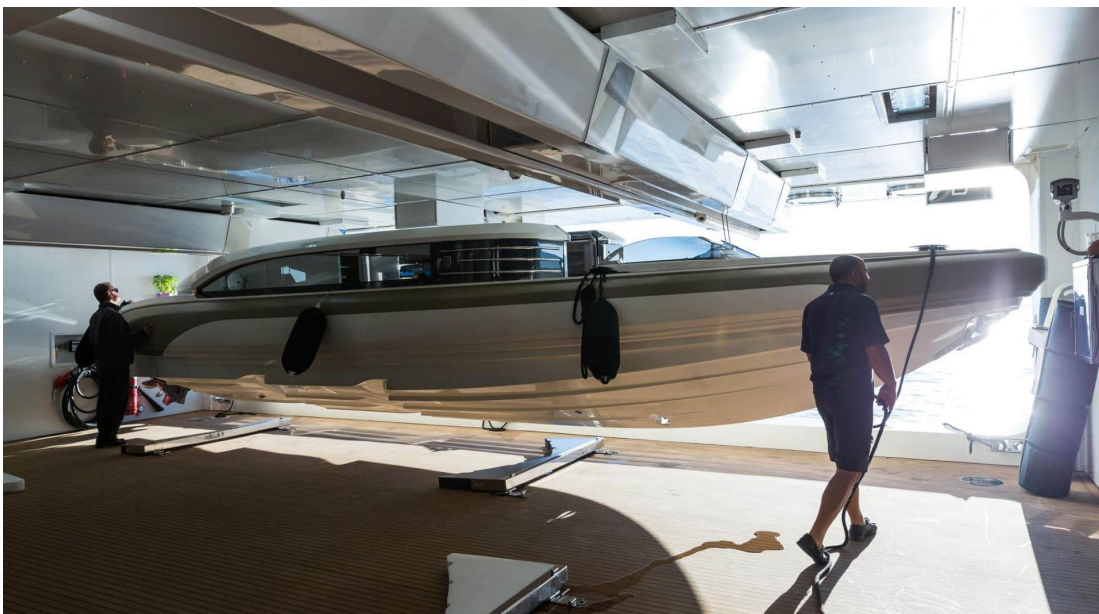

Description

Welcome to the world of luxury yachting with the magnificent M/Y O'PTASIA, a true gem in the sea. Crafted by Golden Yachts, this 85m long motor yacht offers a unique experience like no other. With 10 luxurious cabins and the capacity to accommodate up to 23 guests, every moment spent on board is pure indulgence.

Step into a world of tailor-made services and unparalleled comfort as you sail through the crystal-clear waters with Pelagia Yachting by your side. From an outdoor cinema to a swimming pool and even an elevator onboard, every detail has been carefully curated to ensure an unforgettable journey. The powerful x2 CATERPILLAR engines propel you effortlessly through the waves, reaching speeds of up to 20 knots.

Embark on a journey of opulence and adventure with M/Y O'PTASIA, now available for purchase in East Mediterranean through Pelagia Yachting. Don't miss out on this opportunity to own one of the finest motor yachts in the market. Contact us today for more information and start living your dream of luxury yachting today!