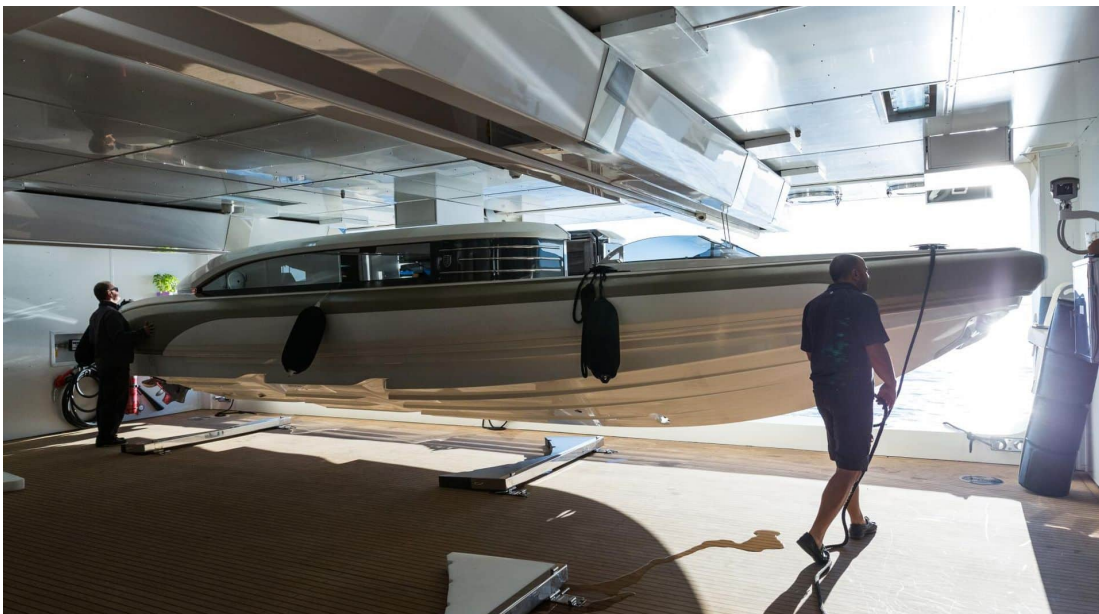

Description

Welcome to the world of luxury yachting with the magnificent M/Y O'PTASIA, a true gem in the sea. Crafted by Golden Yachts, this 85m long motor yacht offers a unique experience like no other. With 10 luxurious cabins and the capacity to accommodate up to 23 guests, every moment spent on board is pure indulgence.

Step into a world of tailor-made services and unparalleled comfort as you sail through the crystal-clear waters with Pelagia Yachting by your side. From an outdoor cinema to a swimming pool and even an elevator onboard, every detail has been carefully curated to ensure an unforgettable journey. The powerful x2 CATERPILLAR engines propel you effortlessly through the waves, reaching speeds of up to 20 knots.

Embark on a journey of opulence and adventure with M/Y O'PTASIA, now available for purchase in East Mediterranean through Pelagia Yachting. Don't miss out on this opportunity to own one of the finest motor yachts in the market. Contact us today for more information and start living your dream of luxury yachting today!