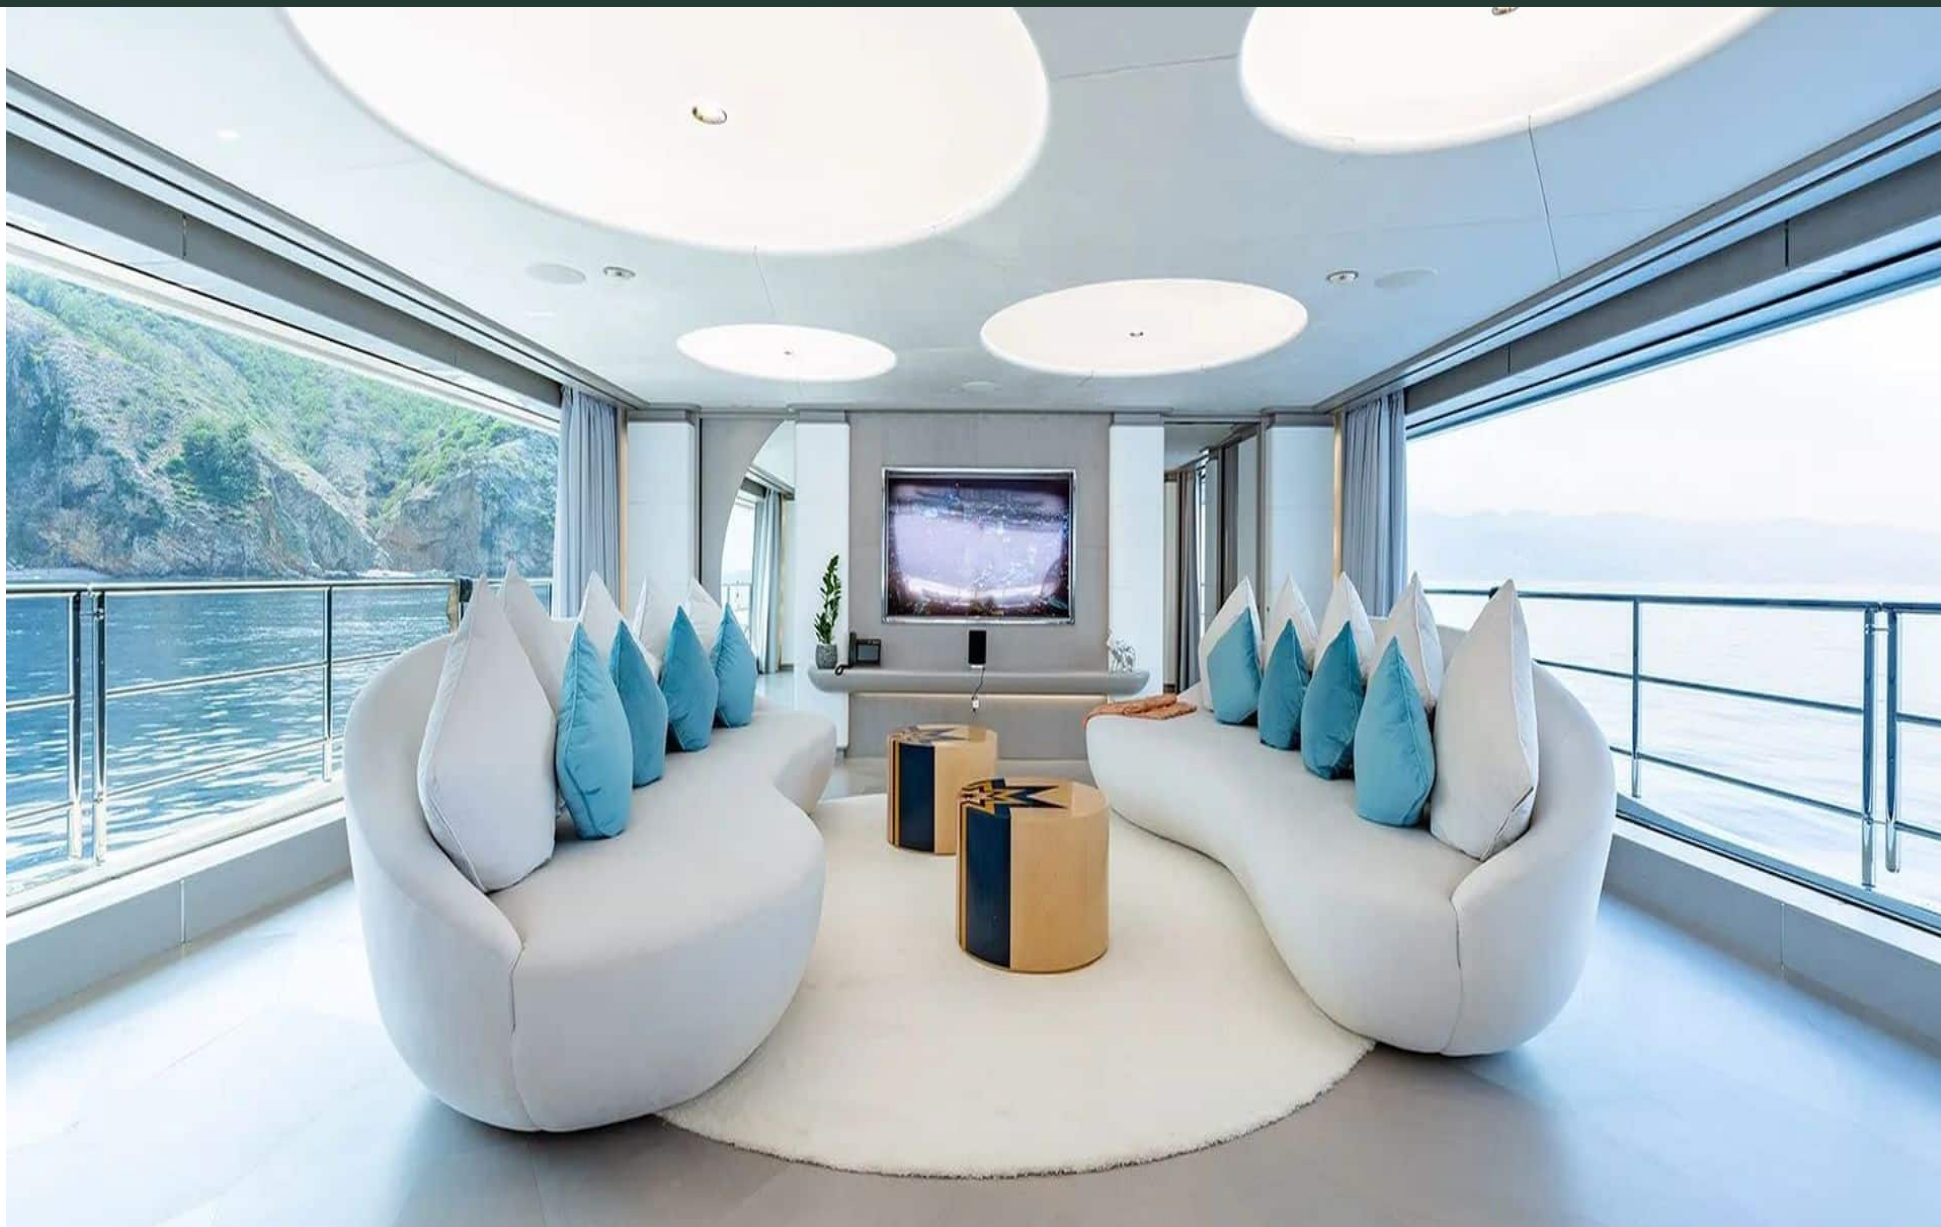

INTERIOR DESIGN