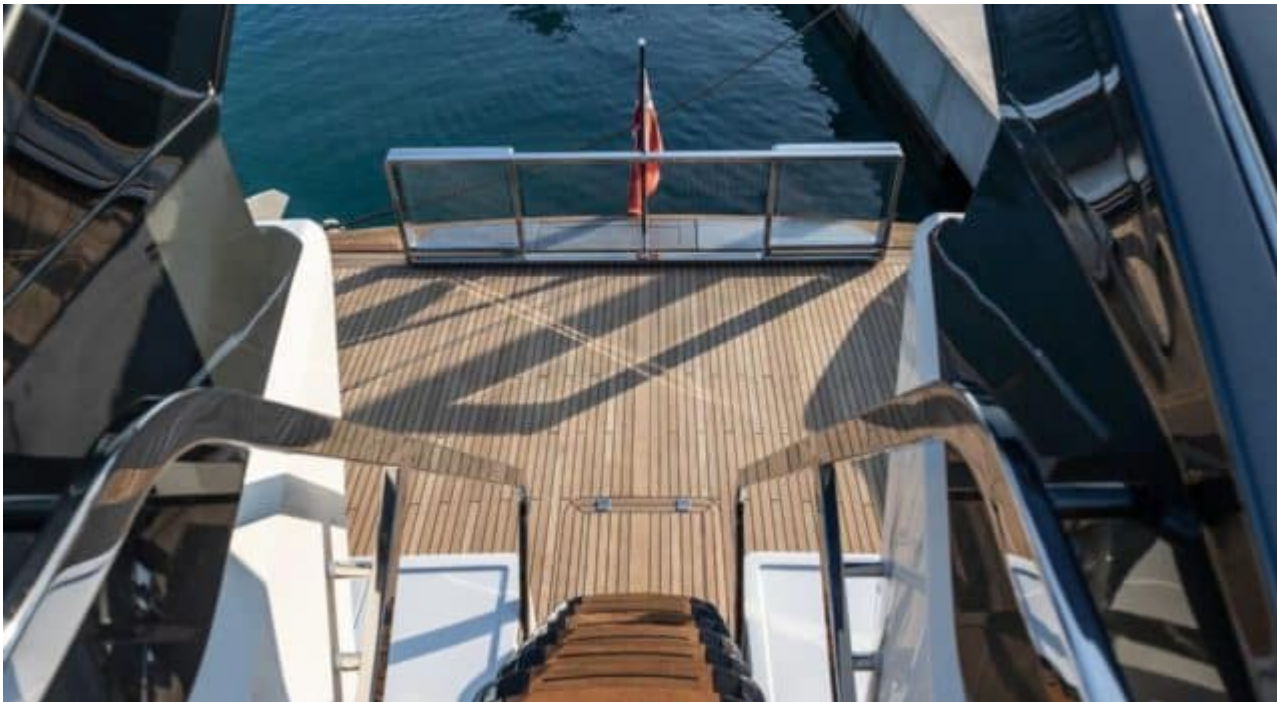

Stabilisers underway

EXTERIOR DESIGN

INTERIOR DESIGN

Description

Embark on a luxury yachting experience like no other with the Motor Yacht - Flybridge, M/Y YB. Crafted by renowned yacht builder Azimut, this magnificent vessel is a true masterpiece on the water. With a sleek design and top-of-the-line features, M/Y YB offers an unparalleled level of comfort and sophistication. From the spacious cabins to the state-of-the-art kitchen and sound system, every detail has been carefully thought out to provide you with the ultimate yachting experience.