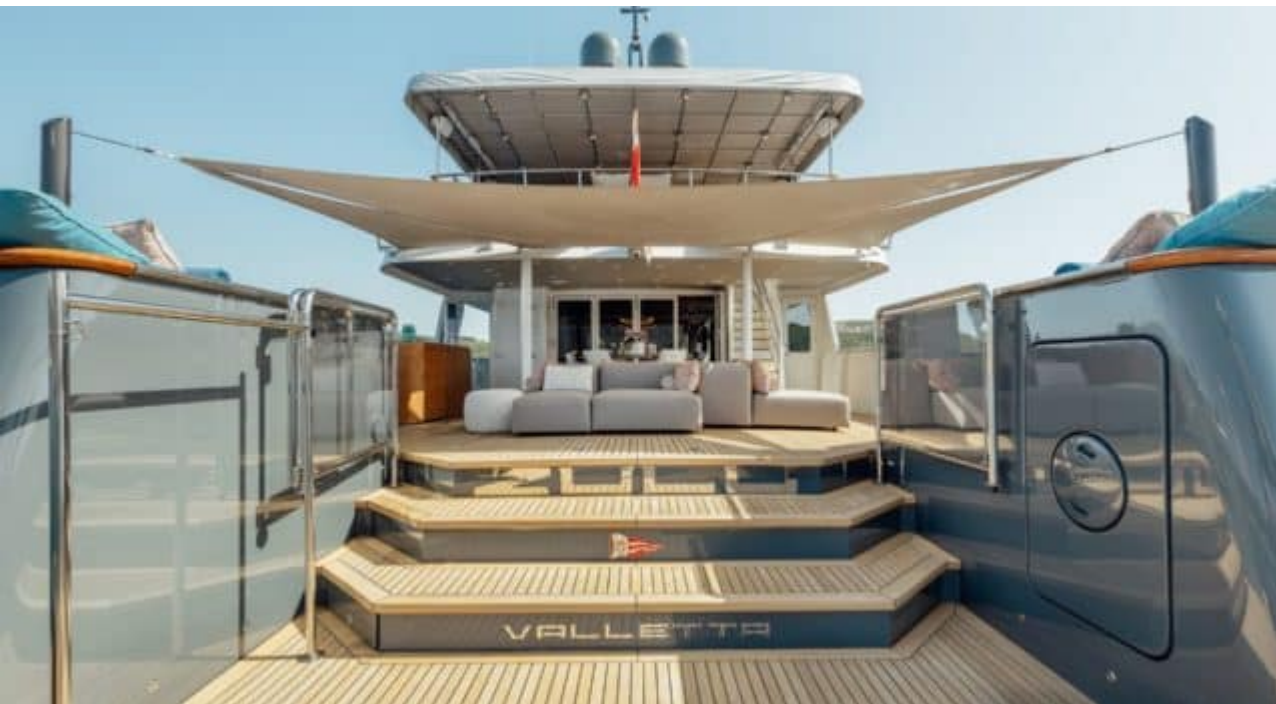

M/Y ZULU

Length
36.1m 118.44 ft.

Cabins
5

Year Built / Year Refit
2009 / 2023

Price
7750000

PELAGIA
YACHTING

M/Y ZULU

-  Air conditioning
-  Hydraulic swimming platform
-  Sound System
-  Sunbeds
-  Television
-  Bar
-  Beach Club
-  Crane
-  Jacuzzi
-  Stabilisers at anchor
-  Stabilisers underway
-  Tender
-  Wifi
-  Wine cellar
-  Watertoys

EXTERIOR DESIGN

INTERIOR DESIGN

Description

Embark on a journey of luxury and opulence with the Motor Yacht - Flybridge M/Y ZULU, a masterpiece built by Inace Yachts. This stunning vessel, flagged in Malta, is priced at €7750000 and promises an unparalleled yachting experience. With 5 lavish cabins that can accommodate up to 10 guests, along with a crew of 7 dedicated professionals, every detail has been carefully crafted to ensure maximum comfort and enjoyment.

Measuring at 36.1 meters in length and boasting a sleek steel hull construction, M/Y ZULU exudes elegance and sophistication. Equipped with top-of-the-line amenities such as air conditioning, hydraulic swimming platform, jacuzzi, wine cellar, and more, this yacht offers the perfect blend of relaxation and entertainment. The powerful x2 CAT engines provide a cruising speed of 11 knots and a maximum speed of 13 knots, guaranteeing smooth sailing wherever your adventures may take you.