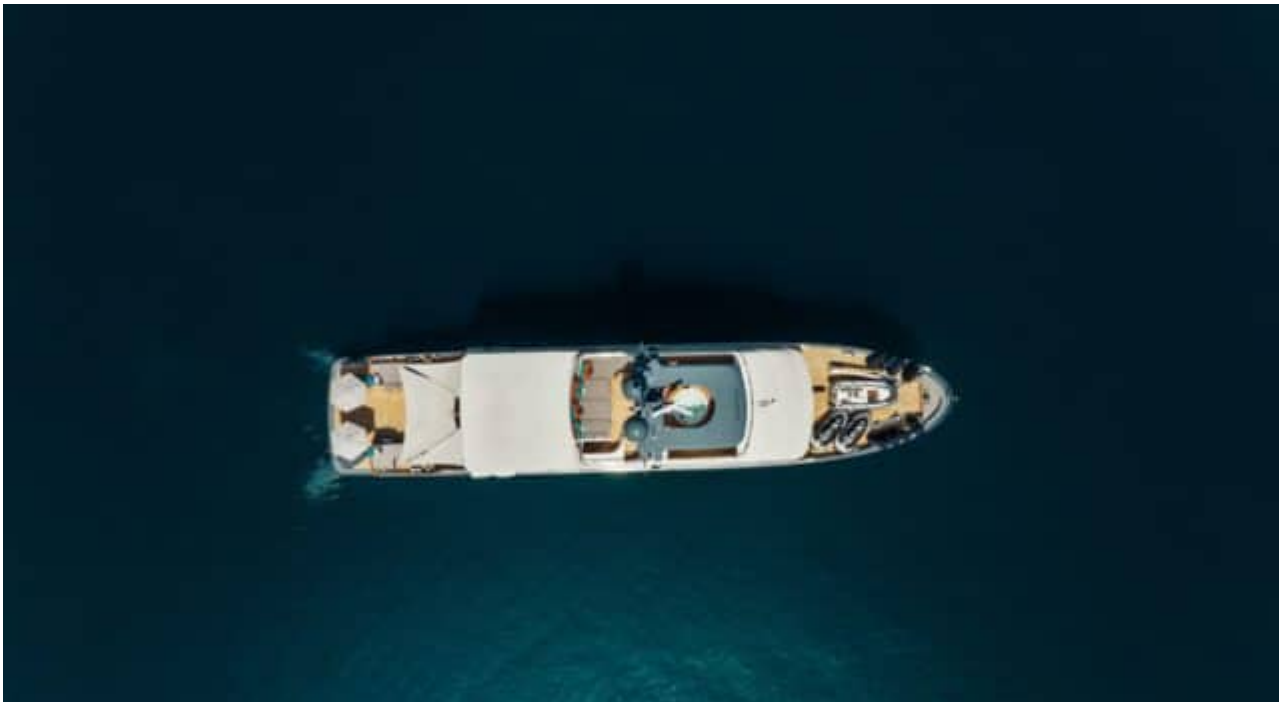

M/Y ZULU

Length
36.1m 118.44 ft.

Cabins
5

Year Built / Year Refit
2009 / 2023

Price
7750000

PELAGIA
YACHTING

M/Y ZULU

-  Air conditioning
-  Hydraulic swimming platform
-  Sound System
-  Sunbeds
-  Television
-  Bar
-  Beach Club
-  Crane
-  Jacuzzi
-  Stabilisers at anchor
-  Stabilisers underway
-  Tender
-  Wifi
-  Wine cellar
-  Watertoys

EXTERIOR DESIGN

INTERIOR DESIGN

Description

Embark on a journey of luxury and opulence with the Motor Yacht - Flybridge M/Y ZULU, a masterpiece built by Inace Yachts. This stunning vessel, flagged in Malta, is priced at €7750000 and promises an unparalleled yachting experience. With 5 lavish cabins that can accommodate up to 10 guests, along with a crew of 7 dedicated professionals, every detail has been carefully crafted to ensure maximum comfort and enjoyment.

Measuring at 36.1 meters in length and boasting a sleek steel hull construction, M/Y ZULU exudes elegance and sophistication. Equipped with top-of-the-line amenities such as air conditioning, hydraulic swimming platform, jacuzzi, wine cellar, and more, this yacht offers the perfect blend of relaxation and entertainment. The powerful x2 CAT engines provide a cruising speed of 11 knots and a maximum speed of 13 knots, guaranteeing smooth sailing wherever your adventures may take you.