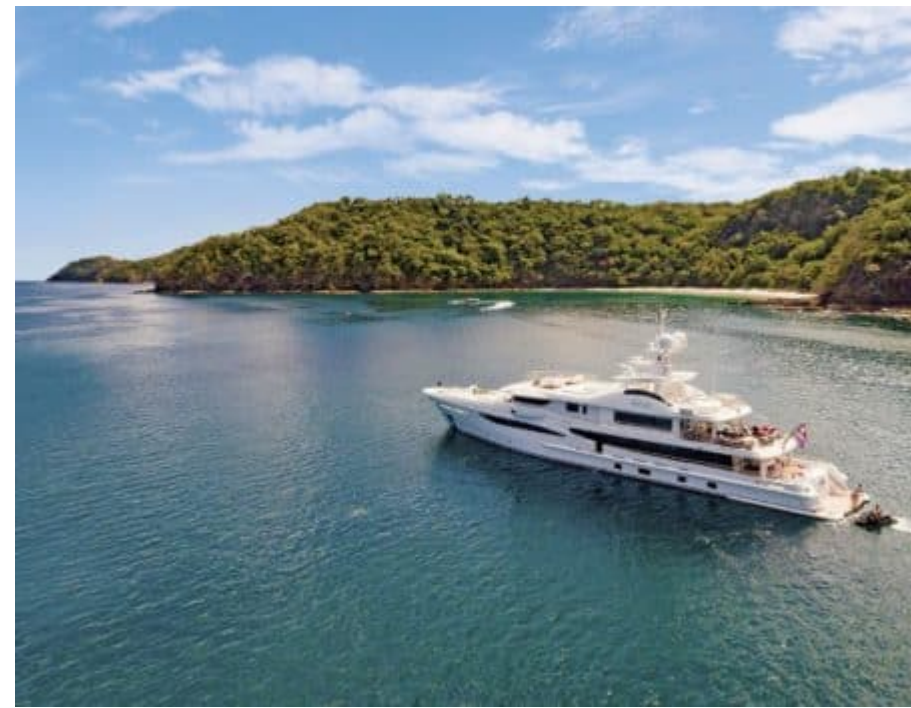

# DESIGN EXTÉRIEUR

# Description

Discover the unparalleled luxury and exclusivity of M/Y STEP ONE, a magnificent motor yacht - flybridge available for purchase with Pelagia Yachting. Boasting 55 m in length and 101.18 m in width, this remarkable vessel was built by Amels in 2012 and has been recently renovated to ensure the highest standards of comfort. With its state-of-the-art engine and generator, it is capable of reaching a maximum speed of 16 knots and cruising comfortably at 11 knots. Its 17 crew members are dedicated to providing an unforgettable yachting experience tailored to your every need while the five elegant cabins can accommodate up to 10 guests for an exclusive stay on board.

Equipped with all the latest amenities including a barbecue area, gym equipment, jacuzzi, massage room and much more, you will be spoilt for choice when it comes to entertainment on board. Moreover, an extensive selection of water toys such as kayaks, paddle boards or wakeboards are provided so that you can explore the world's most beautiful coastline from sea level. All these features come together to make M/Y STEP ONE one of the best motor yacht - flybridges on the market today!

## Dimensions

Longueur	55 m / 180.45 ft.
Largeur	101.18 m / 30.84 ft.
Tirant d'eau	3.35 m / 10.99 ft.
Tonnage brut	672